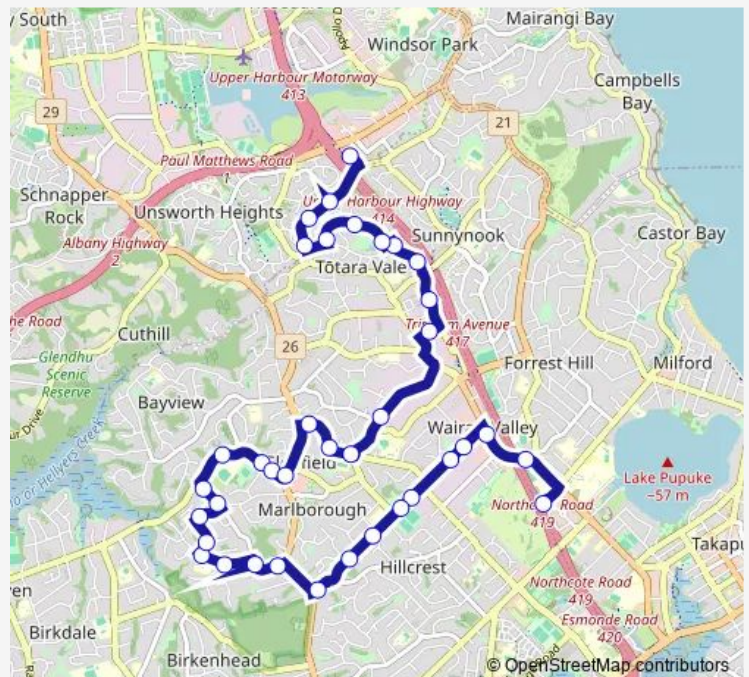

Thursday 06:20-21:50

Friday 06:20-21:50

Saturday 06:20-21:20

Sunday 06:20-21:20

Route info

Direction: Stop D Constellation

Stops: 50

Trip Duration: 0 hour 41 min

906

BusMaps

Glenfield Mall

High Road

Oruamo Domain

Roberts Road/Glenfield Road

Seaview Road

Valley View Road

Wednesday 06:30-22:00

Thursday 06:30-22:00

Friday 06:30-22:00

Saturday 07:10-21:10

Sunday 07:10-21:10

Route info

Direction: Stop C Smales Farm

Stops: 37

Trip Duration: 0 hour 40 min

Weldene Avenue

Target Road

Wairau Park

Totaravale Drive/Link Drive

Totaravale Reserve

Athena Drive/Trias Road

Rewi Alley Reserve