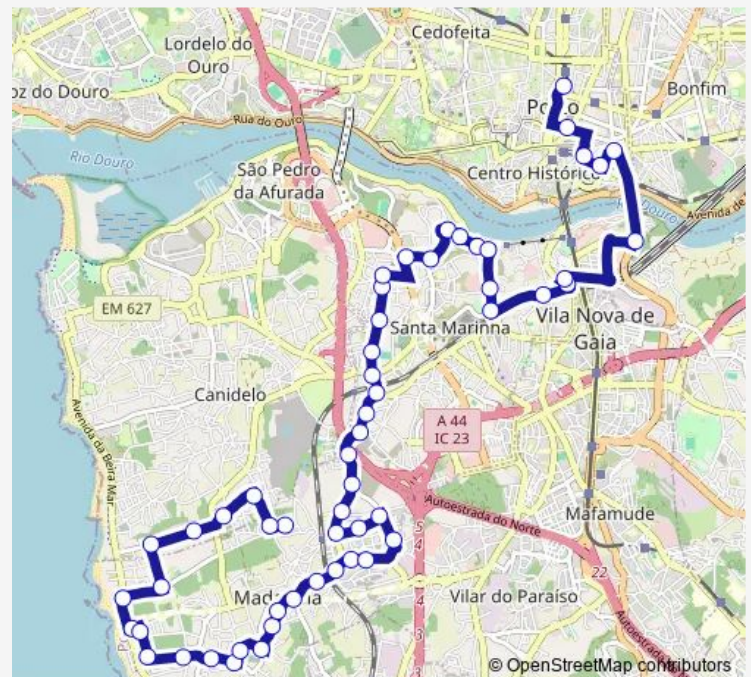

Saturday 06:15-23:30

Sunday 06:40-23:30

Route info

Direction: Madalena

Stops: 55

Trip Duration: 1 hour 0 min

906 — Trindade - Madalena

Gomes Júnior

Monday	06:15-00:15 ⁺¹
Tuesday	06:15-00:15 ⁺¹
Wednesday	06:15-00:15 ⁺¹
Thursday	06:15-00:15 ⁺¹
Friday	06:15-00:15 ⁺¹
Saturday	06:15-00:15 ⁺¹
Sunday	06:00-00:15 ⁺¹

Route info

Direction: Trindade

Stops: 57

Trip Duration: 0 hour 51 min