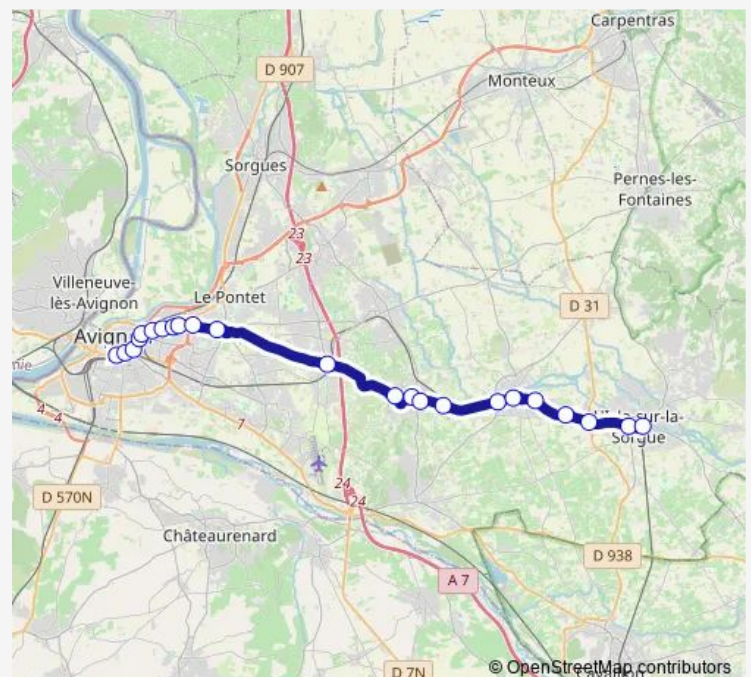

Université

Ccas

Limbert/Remparts

Route schedule

Robert Vasse — PEM Gare Routière

Monday 06:00-19:00

Tuesday 06:00-19:00

Wednesday 06:00-19:00

Thursday 06:00-19:00

Friday 06:00-19:00

Saturday 07:45-19:00

Sunday 09:15-16:30

Route info

Direction: Robert Vasse

Stops: 22

Trip Duration: 0 hour 45 min

906 — 906 _ Avignon - L'Isle Sur La Sorgue

Direction

PEM Gare Routière — Robert Vasse

23 stops

[Open route schedule](#)

PEM Gare Routière

Magnanen

Limbert/Palais de Justice

Wednesday 06:55-19:20

Thursday 06:55-19:20

Friday 06:55-19:20

Saturday 09:40-19:20

Sunday 09:40-17:20

Route info

Direction: PEM Gare Routière

Stops: 23