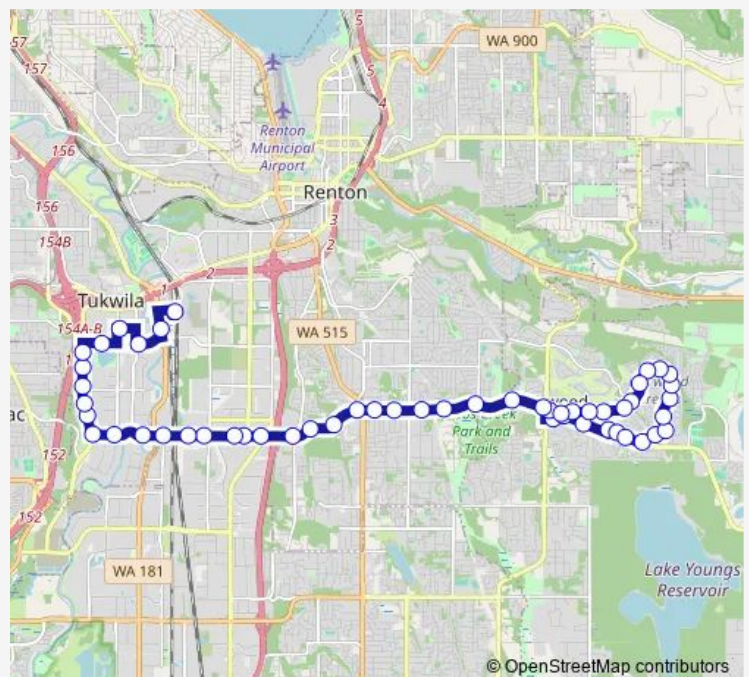

Southcenter Pkwy & S 180th St

S 180th St & Southcenter Pkwy

S 180th St & Andover Park W

S 180th St & Sperry Dr

S 180th St & 72nd Ave S

SW 43rd St & Oakesdale Ave Sw

SW 43rd St & Oakesdale Ave Sw

SW 43rd St & Oakesdale Ave Sw

Tuesday 06:29-23:25

Wednesday —

Thursday 06:29-23:25

Friday 06:29-23:25

Saturday 09:30-18:30

Sunday 09:30-18:30

Route info

Direction: Tukwila Station Acs & S Longacres Way - Bay 1

Stops: 53

Trip Duration: 0 hour 51 min

906

SE Carr Rd & 103rd Ave Se

SE Carr Rd & 106th PI Se

SE Petrovitsky Rd & 108th Ave Se

SE Petrovitsky Rd & 110th Ave Se

SE Petrovitsky Rd & 113th PI Se

Friday 04:45-22:45

Saturday 08:20-18:20

Sunday 08:20-18:20

Route info

Direction: SE 177th St & 140th Ave Se

Stops: 53

Trip Duration: 0 hour 45 min

SE Petrovitsky Rd & 134th Ave Se