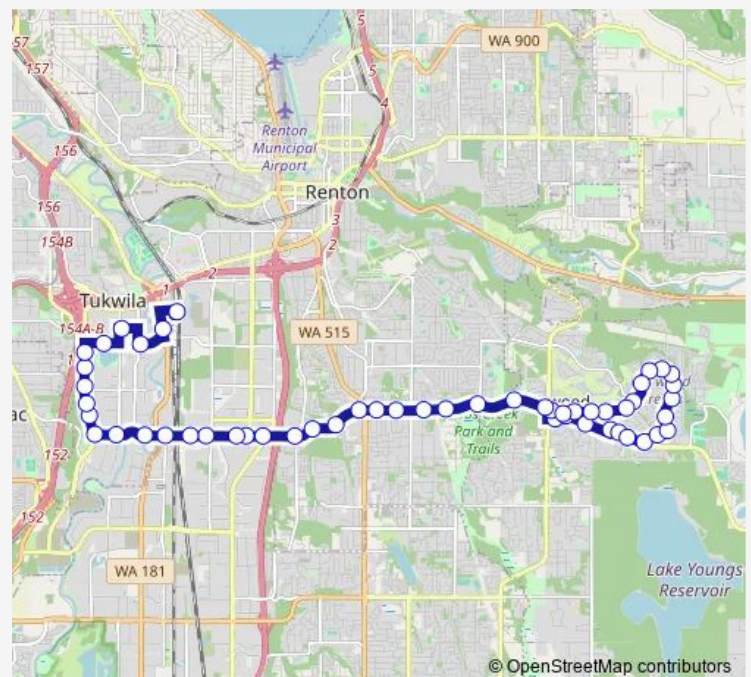

Southcenter Pkwy & S 180th St

S 180th St & Southcenter Pkwy

S 180th St & Andover Park W

S 180th St & Sperry Dr

S 180th St & 72nd Ave S

SW 43rd St & Oakesdale Ave Sw

SW 43rd St & Oakesdale Ave Sw

SW 43rd St & Oakesdale Ave Sw

Tuesday 06:29-23:25

Wednesday —

Thursday 06:29-23:25

Friday 06:29-23:25

Saturday 09:30-18:30

Sunday 09:30-18:30

Route info

Direction: Tukwila Station Acs & S Longacres Way - Bay 1

Stops: 53

Trip Duration: 0 hour 52 min

906

SE Carr Rd & 103rd Ave Se

SE Carr Rd & 106th PI Se

SE Petrovitsky Rd & 108th Ave Se

SE Petrovitsky Rd & 110th Ave Se

SE Petrovitsky Rd & 113th PI Se

Friday 04:45-22:45

Saturday 08:20-18:20

Sunday 08:20-18:20

Route info

Direction: SE 177th St & 140th Ave Se

Stops: 53

Trip Duration: 0 hour 44 min

SE Petrovitsky Rd & 134th Ave Se