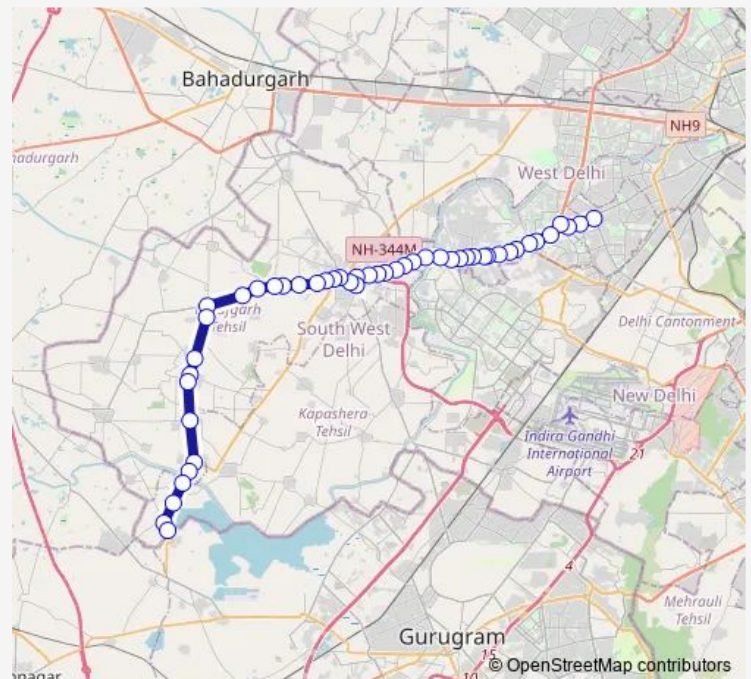

Arjun Park

Nangli Sakrawati Crossing

Nangli Sakrawati

Route schedule

Tilak Nagar Jail Road — Daraula Border

Monday 05:00-20:30

Tuesday 05:00-20:30

Wednesday 05:00-20:30

Thursday 05:00-20:30

Friday 05:00-20:30

Saturday 05:00-20:30

Sunday 05:00-20:30

Route info

Direction: Tilak Nagar Jail Road

Stops: 48

Trip Duration: 1 hour 58 min