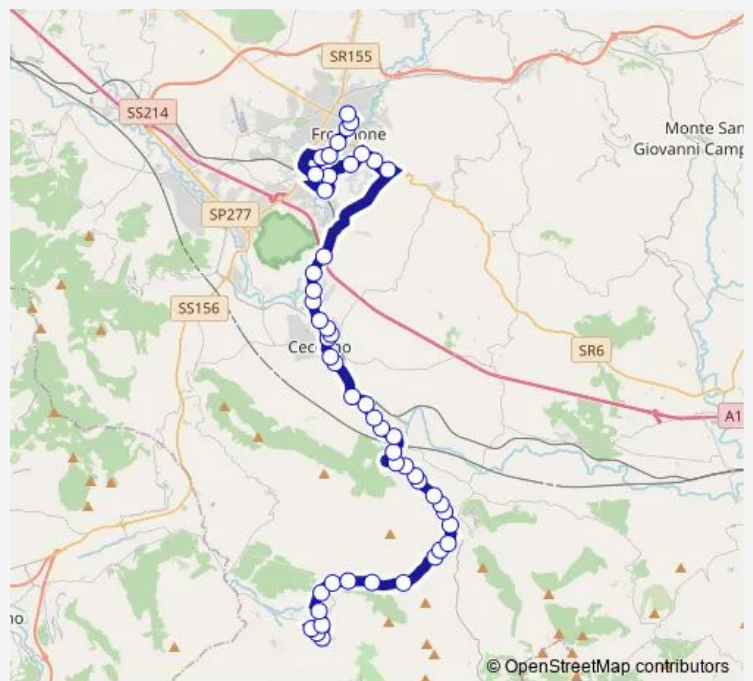

Castro | Via Ceccano Contrada S. Sosio # f5465

Castro | Via Ceccano Via Gerani # f5466

Castro | San Sosio # f5467

**Route schedule**

Amaseno | Piazza San Rocco # f3687 — Frosinone | Via Tiburtina Via Lago Maggiore # f3478

Monday	07:10
Tuesday	07:10
Wednesday	07:10
Thursday	07:10
Friday	07:10
Saturday	—
Sunday	—

**Route info**

Direction: Amaseno | Piazza San Rocco # f3687

Stops: 50

Trip Duration: 1 hour 5 min

Amaseno - Frosinone # Mp112a

The schedule is provided in the local timezone. Times with "(+1)" indicate departures on the next day.

PDF file created on 2025-02-26

2024 BusMaps.com - All Rights Reserved