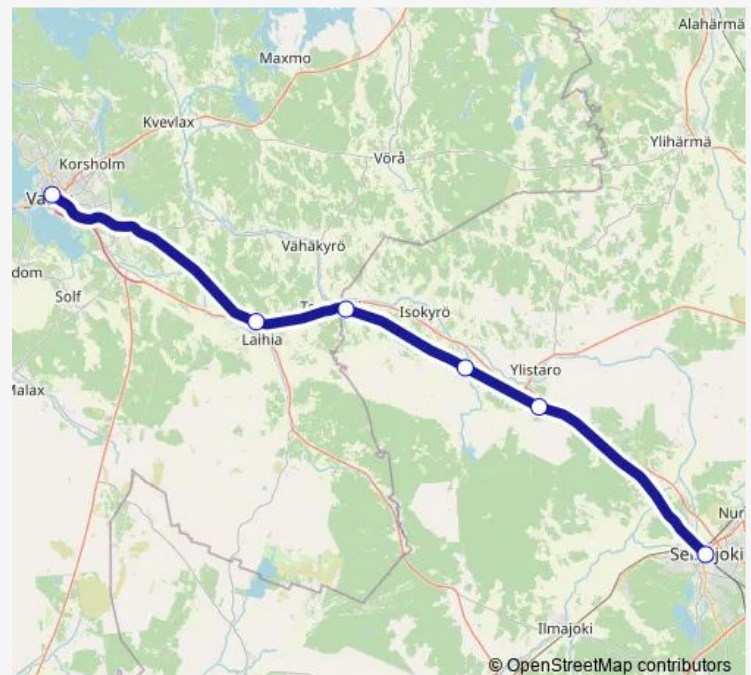

## Route schedule

Seinäjoki — Vaasa

|           |       |
|-----------|-------|
| Monday    | 08:37 |
| Tuesday   | 08:37 |
| Wednesday | 08:37 |
| Thursday  | 08:37 |
| Friday    | 08:37 |
| Saturday  | —     |
| Sunday    | —     |

## Route info

Direction: Seinäjoki

Stops: 6

Trip Duration: 0 hour 50 min

■ S 55 — Seinäjoki - Vaasa

**Direction**

undefined — undefined

0 stops