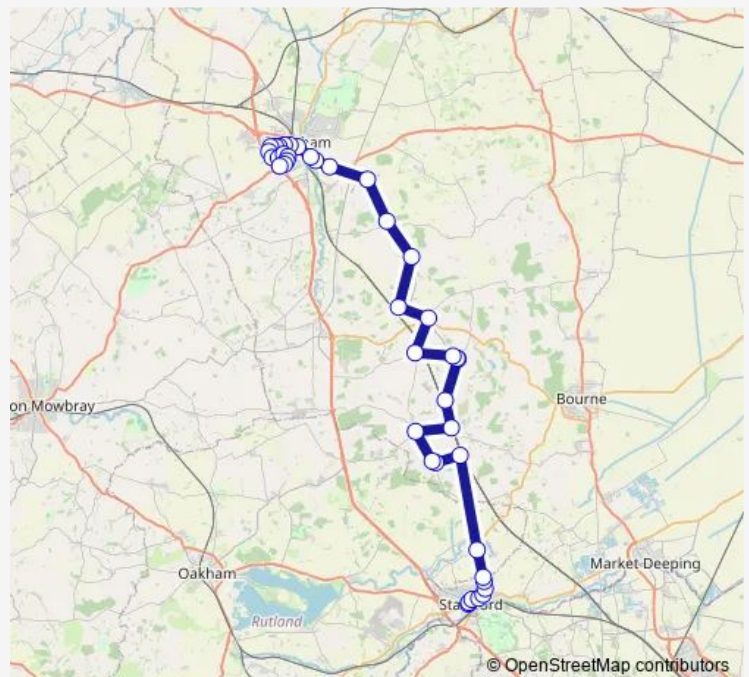

Holywell Road

Coppice Road

Borderville Sports Centre

Route schedule

Bus Station — Bus Station

Monday 16:20

Tuesday 16:20

Wednesday 16:20

Thursday 16:20

Friday 16:20

Saturday —

Sunday —

Route info

Direction: Bus Station

Stops: 29

Trip Duration: 1 hour 10 min

■ S95S — Castle Bytham - Grantham

Gwash Way

Markham Retail Park

Drift Road

Stamford & Rutland Hospital

Stamford School

Recreation Ground Road

All Saints' Church

Monday 06:51

Tuesday 06:51

Wednesday 06:51

Thursday 06:51

Friday 06:51

Saturday —

Sunday —

Route info