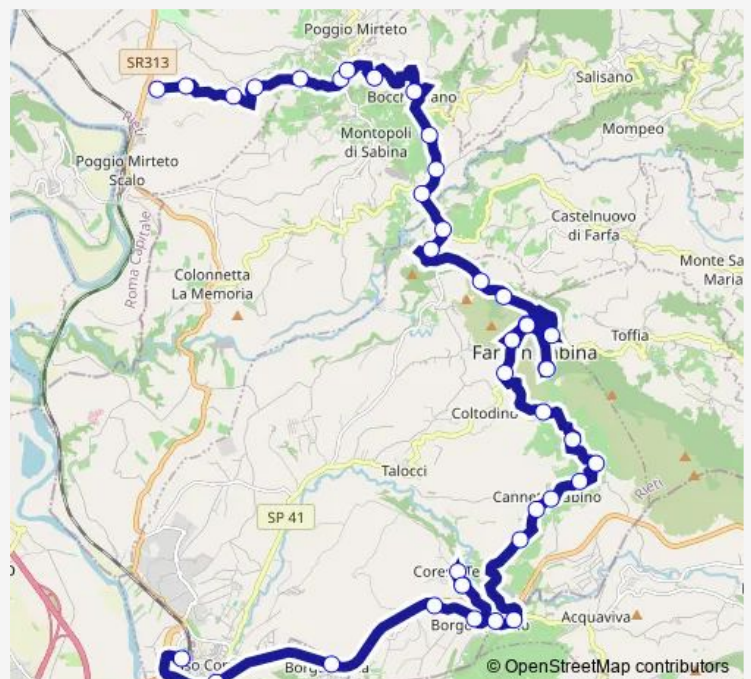

Fara Sabina | Via Rieti Via Villini # f9941

Fara Sabina | Cimitero # f9976

Route schedule

Poggio Mirteto | Capacqua (Deposito) # f7229 — Montelibretti | Stazione FS # f9958

| | |
|-----------|-------|
| Monday | 03:50 |
| Tuesday | 03:50 |
| Wednesday | 03:50 |
| Thursday | 03:50 |
| Friday | 03:50 |
| Saturday | 04:05 |
| Sunday | — |

Route info

Direction: Poggio Mirteto | Capacqua (Deposito) # f7229

Stops: 40

Trip Duration: 1 hour 5 min

Capacqua - Passo Corese # Pm660a

Fara Sabina | Via Farnese Via Prime Case # f9943

Fara Sabina | Via Montegrottone Via Farnese # f10003