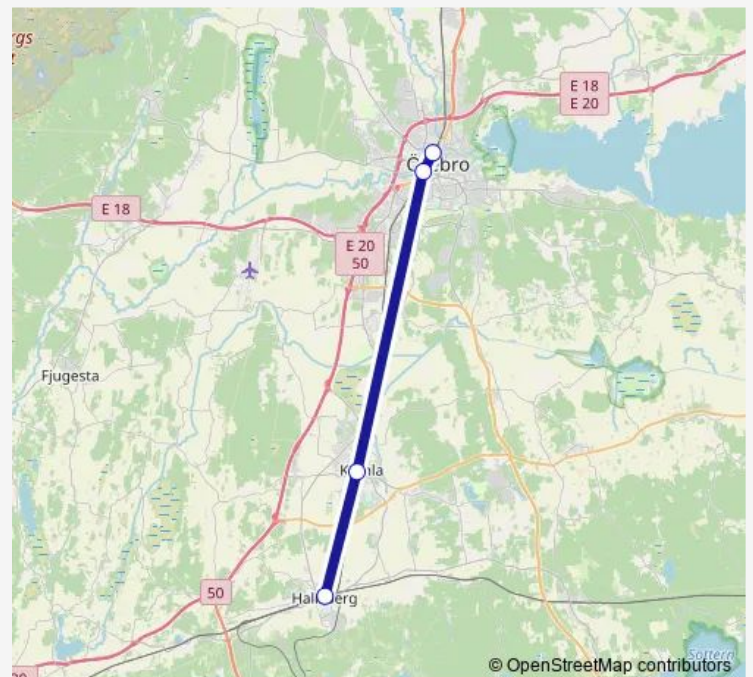

Monday 09:59

Tuesday 09:59

Wednesday 09:59

Thursday 09:59

Friday 09:59

Saturday —

Sunday —

Route info

Direction:

Stops: 0

Trip Duration: — min

■ 8208

8208 Long Distance Trains time schedules and route maps are available in an offline PDF at busmaps.com. Use the busmaps.com website to see live bus times, train schedule or subway schedule, and step-by-step directions for all public transit in OErebro