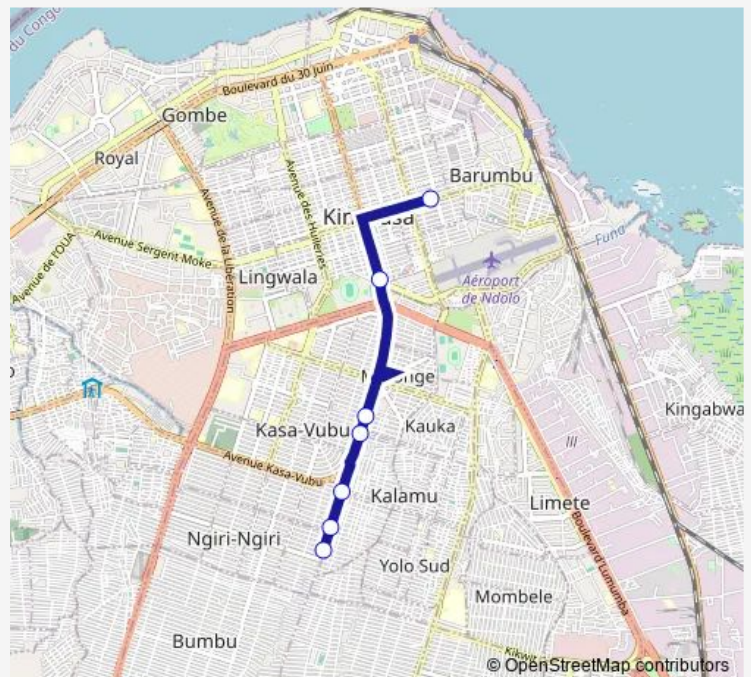

Tuesday 06:40

Wednesday 06:40

Thursday 06:40

Friday 06:40

Saturday —

Sunday —

Route info

Direction: unknown

Stops: 7

Trip Duration: 0 hour 33 min

■ Makala Le Destin_ TO _ Zando

Direction

unknown — unknown

7 stops

[Open route schedule](#)

unknown

Monday 07:22

Tuesday 07:22

Wednesday 07:22

Thursday 07:22

Friday 07:22

Saturday —

Sunday —

Route info