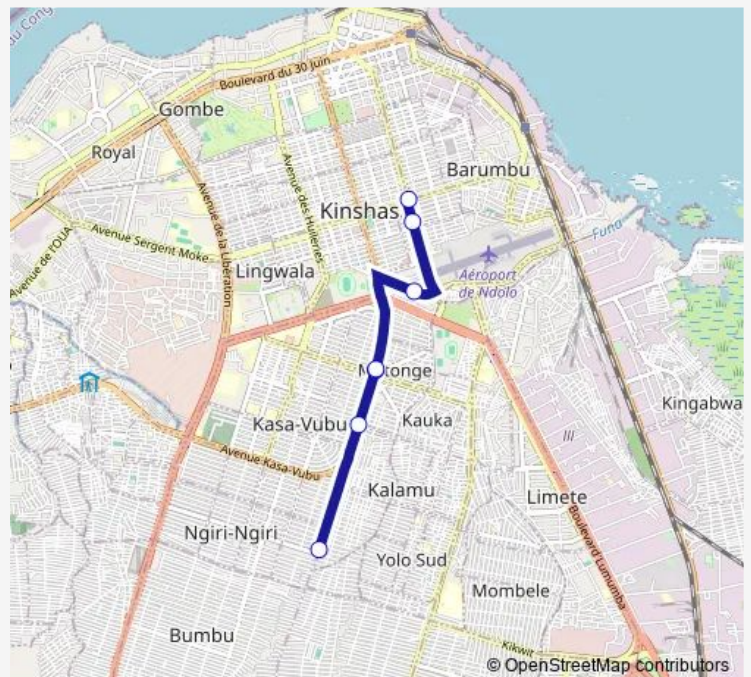

## Bus Makala Le Destin\_ TO \_ Zando

[Go to website](#)

### Route schedule

unknown — unknown

Monday 07:22

Tuesday 07:22

Wednesday 07:22

Thursday 07:22

Friday 07:22

Saturday —

### Route info

Direction: unknown

Stops: 7

Trip Duration: 0 hour 33 min

■ Makala Le Destin\_ TO \_ Zando

**Direction**

unknown — unknown

6 stops