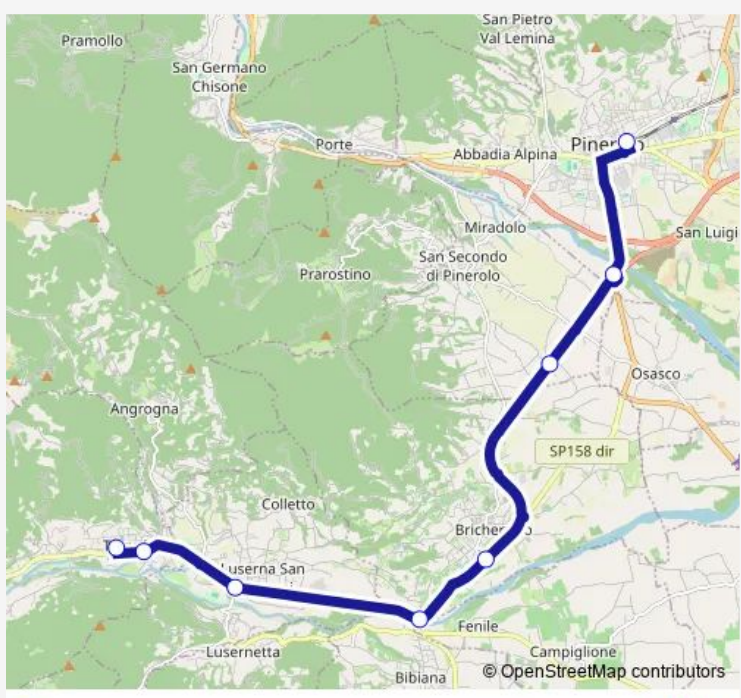

Bus 296 Torre Pellice-Luserna-Pinerolo

Go to website

**Direction**  
 TORRE PELLICE - COLLEGIO VALDESE — PINEROLO  
 - STAZIONE FERROVIARIA

8 stops

[Open route schedule](#)

- TORRE PELLICE - COLLEGIO VALDESE
- TORRE PELLICE - CORSO GRAMSCI - PIAZZA CAVOUR
- AIRALI - PIAZZA PARTIGIANI - ISTITUTO BUNIVA - INCROCIO SP 161 - SP 162
- PONTE BIBIANA - INCROCIO SP 157 - SP 161
- BRICHERASIO - CIRCONVALLAZIONE
- SAN SECONDO DI PINEROLO - CANTINE
- PONTE CHISONE
- PINEROLO - STAZIONE FERROVIARIA

Route schedule  
 TORRE PELLICE - COLLEGIO VALDESE — PINEROLO  
 - STAZIONE FERROVIARIA

Monday	14:08
Tuesday	14:08
Wednesday	14:08
Thursday	14:08
Friday	14:08
Saturday	—
Sunday	—

Route info

Direction: TORRE PELLICE - COLLEGIO VALDESE

Stops: 8

Trip Duration: 0 hour 30 min

296 — Torre Pellice-Luserna-Pinerolo **BusMaps**

296 Bus time schedules and route maps are available in an offline PDF at [busmaps.com](https://busmaps.com). Use the [busmaps.com](https://busmaps.com) website to see live bus times, train schedule or subway schedule, and step-by-step directions for all public transit in Torre Pellice