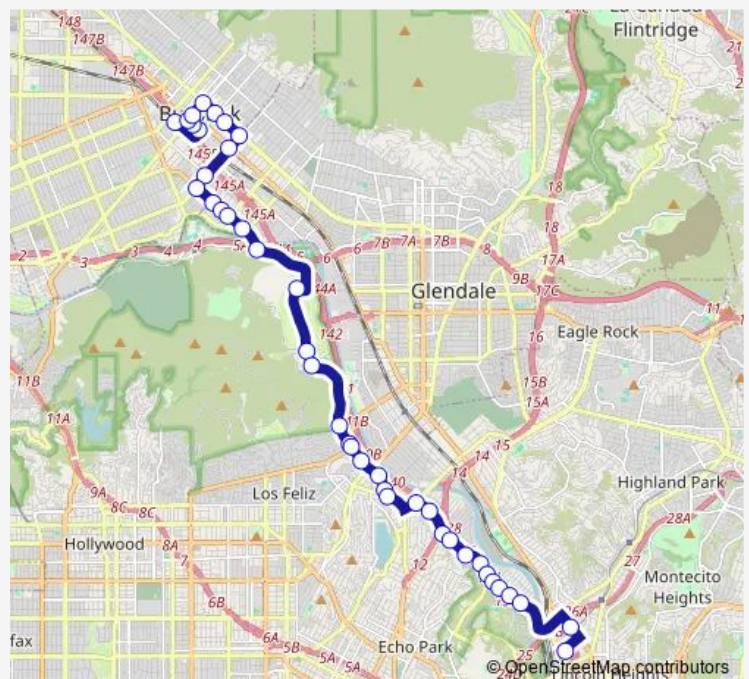

3201 Riverside

Riverside / Los Feliz

Griffith Park / Los Feliz

Route schedule

Avenue 21 / Barranca — Burbank Station

Monday 05:09-20:11

Tuesday 05:09-20:11

Wednesday 05:09-20:11

Thursday 05:09-20:11

Friday 05:09-20:11

Saturday 05:06-20:07

Sunday 05:06-20:07

Route info

Direction: Avenue 21 / Barranca

Stops: 43

Trip Duration: 0 hour 48 min

■ 296 — Metro Local Line

Crystal Springs / Pony Rides

Griffith Park / Park Ranger Office

Griffith Park / Crystal Springs

LA Zoo

Autry National Center

Zoo / Riverside

Victory / Sonora

Victory / Western

Victory / Thompson

Victory / Allen

Victory / Alameda

Alameda / Lake

Alameda / San Fernando

Glenoaks / Alameda

Glenoaks / Providencia