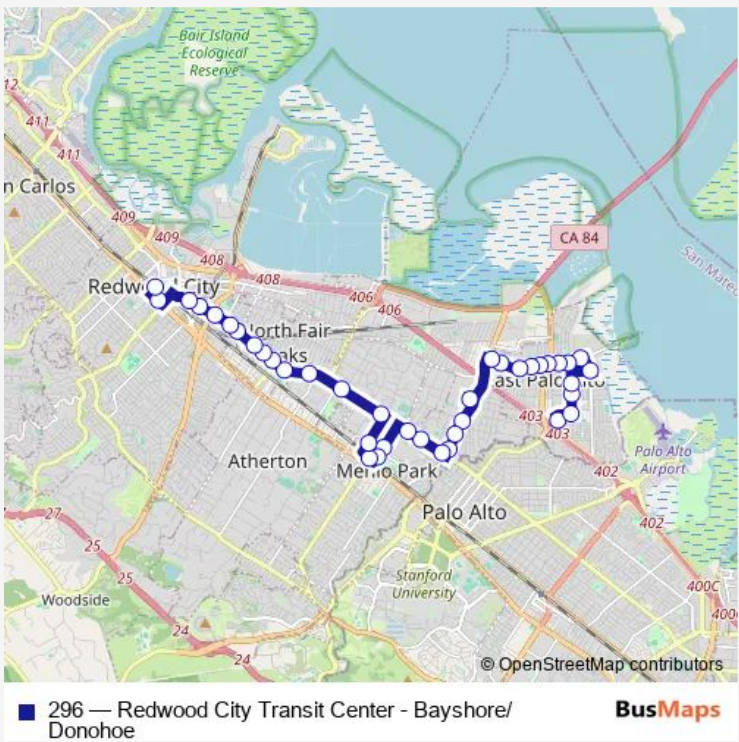

Bus 296 Redwood City Transit Center - Bayshore/Donohoe

[Go to website](#)

**Direction**  
 E Bayshore Rd & Donohoe St — Redwood City Cal-train-Lane A  
 39 stops  
[Open route schedule](#)

- E Bayshore Rd & Donohoe St
- Donohoe St & Clarke Ave
- Clarke Ave & Bell St
- Clarke Ave & Runnymede St
- Pulgas Ave & Weeks St
- Bay Rd & Pulgas Ave
- Bay Rd & Clarke Ave
- Bay Rd & University Ave-Fordam St
- Bay Rd & University Ave
- Bay Rd & Gloria Way
- Bay Rd & Palo Verde Ave
- Bay Rd & Oakwood Dr
- Newbridge St & Laurel Ave
- Newbridge St & Saratoga Ave
- VA Medical Ctr-Menlo Park
- Willow Rd & Coleman Ave
- Willow Rd & Nash Ave
- Willow Rd & Blackburn Ave
- Middlefield Rd & Santa Margarita Ave
- Middlefield Rd & Survey Ln
- Middlefield Rd & Ringwood Ave

Route schedule  
 E Bayshore Rd & Donohoe St — Redwood City Cal-train-Lane A

Monday	05:15-22:00
Tuesday	05:15-22:00
Wednesday	05:15-22:00
Thursday	05:15-22:00
Friday	05:15-22:00
Saturday	06:00-22:00
Sunday	06:00-22:00

**Route info**  
 Direction: E Bayshore Rd & Donohoe St  
 Stops: 39  
 Trip Duration: 0 hour 53 min

Ravenswood Ave & Pine St

Ravenswood Ave & Noel Dr

Merrill St & Santa Cruz Ave

Oakgrove Ave & Laurel St

Middlefield Rd & Oak Grove

Middlefield Rd & James Ave

Middlefield Rd & San Benito Ave

Middlefield Rd & 8th Ave

Middlefield Rd & 5th Ave

Middlefield Rd & 2nd Ave

Middlefield Rd & Dumbarton Ave

Middlefield Rd & Douglas Ave

Middlefield Rd & Flynn Ave