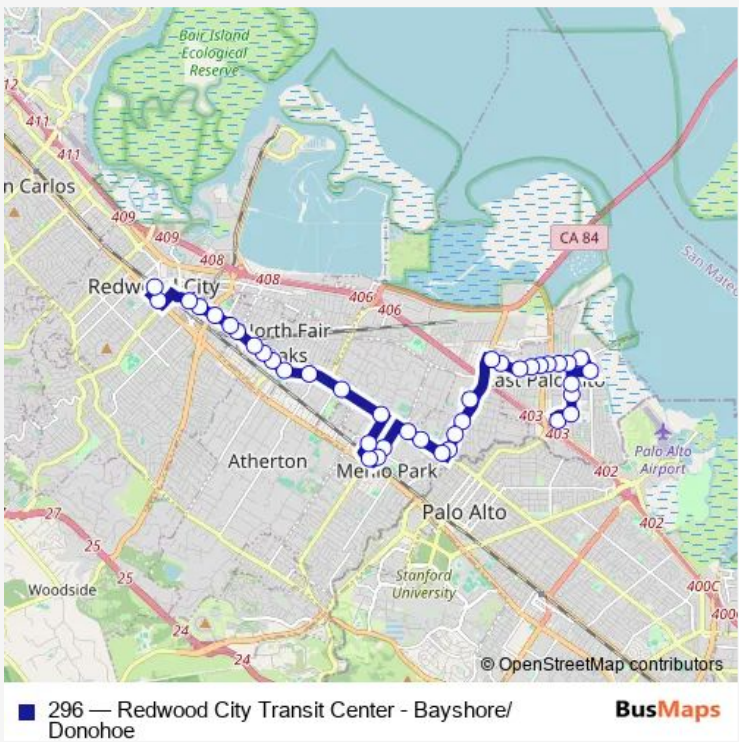

Bus 296 Redwood City Transit Center - Bayshore/Donohoe

[Go to website](#)

**Direction**  
 E Bayshore Rd & Donohoe St — Redwood City Cal-train-Lane A  
 39 stops  
[Open route schedule](#)

- E Bayshore Rd & Donohoe St
- Donohoe St & Clarke Ave
- Clarke Ave & Bell St
- Clarke Ave & Runnymede St
- Pulgas Ave & Weeks St
- Bay Rd & Pulgas Ave
- Bay Rd & Clarke Ave
- Bay Rd & University Ave-Fordam St
- Bay Rd & University Ave
- Bay Rd & Gloria Way
- Bay Rd & Palo Verde Ave
- Bay Rd & Oakwood Dr
- Newbridge St & Laurel Ave
- Newbridge St & Saratoga Ave
- VA Medical Ctr-Menlo Park
- Willow Rd & Coleman Ave
- Willow Rd & Nash Ave
- Willow Rd & Blackburn Ave
- Middlefield Rd & Santa Margarita Ave
- Middlefield Rd & Survey Ln
- Middlefield Rd & Ringwood Ave

Route schedule  
 E Bayshore Rd & Donohoe St — Redwood City Cal-train-Lane A

Monday	05:15-22:00
Tuesday	05:15-22:00
Wednesday	05:15-22:00
Thursday	05:15-22:00
Friday	05:15-22:00
Saturday	06:00-22:00
Sunday	06:00-22:00

**Route info**  
 Direction: E Bayshore Rd & Donohoe St  
 Stops: 39  
 Trip Duration: 1 hour 0 min

Ravenswood Ave & Pine St

Ravenswood Ave & Noel Dr

Merrill St & Santa Cruz Ave

Oakgrove Ave & Laurel St

Middlefield Rd & Oak Grove

Middlefield Rd & James Ave

Middlefield Rd & San Benito Ave

Middlefield Rd & 8th Ave

Middlefield Rd & 5th Ave

Middlefield Rd & 2nd Ave

Middlefield Rd & Dumbarton Ave

Middlefield Rd & Douglas Ave

Middlefield Rd & Flynn Ave