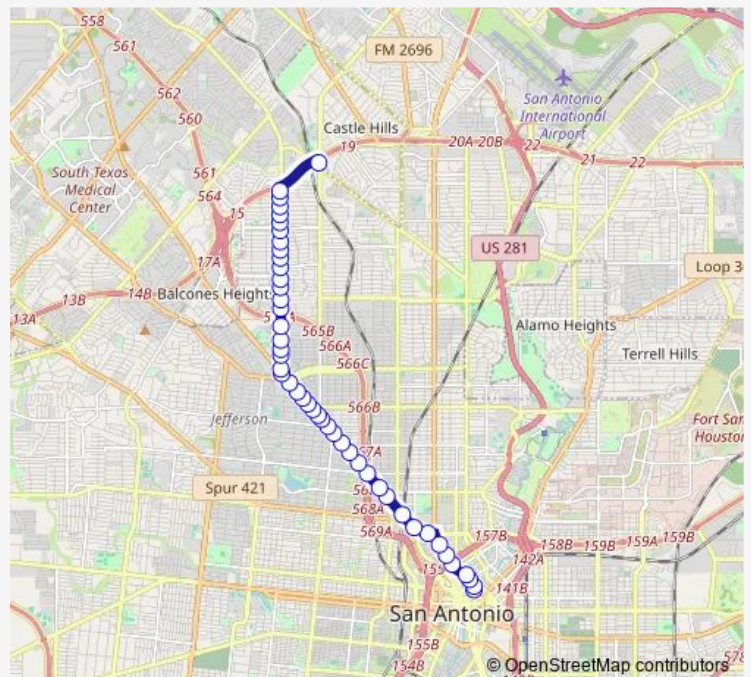

Fredericksburg RD. & Lynwood

Fredericksburg RD. Opposite Furr

Fredericksburg RD. & Mary Louise

Fredericksburg RD. & Hilderbrand

Route schedule

Navarro & Martin — West AVE BET L410 & Jackson-Keller

Monday 22:30-00:30⁺¹

Tuesday 22:30-00:30⁺¹

Wednesday 22:30-00:30⁺¹

Thursday 22:30-00:30⁺¹

Friday 22:30-00:30⁺¹

Saturday 22:30-00:30⁺¹

Sunday 22:30-00:30⁺¹

Route info

Direction: Navarro & Martin

Stops: 46

Trip Duration: 0 hour 29 min

296 — Vance Jcksn / West Ave 96-97 Lineup

Fredericksburg RD. & Ridgewood

Fredericksburg RD. & Pasadena

Fredericksburg RD. & Santa Anna

Fredericksburg RD. & Olmos

Fredericksburg RD. & Ramona

Saturday 22:59-00:59⁺¹

Sunday 22:59-00:59⁺¹

Route info

Direction: West AVE BET L410 & Jackson-Keller

Stops: 48

Trip Duration: 0 hour 25 min

Fredericksburg RD. & Club Dr.

MARY LOUISE STATION