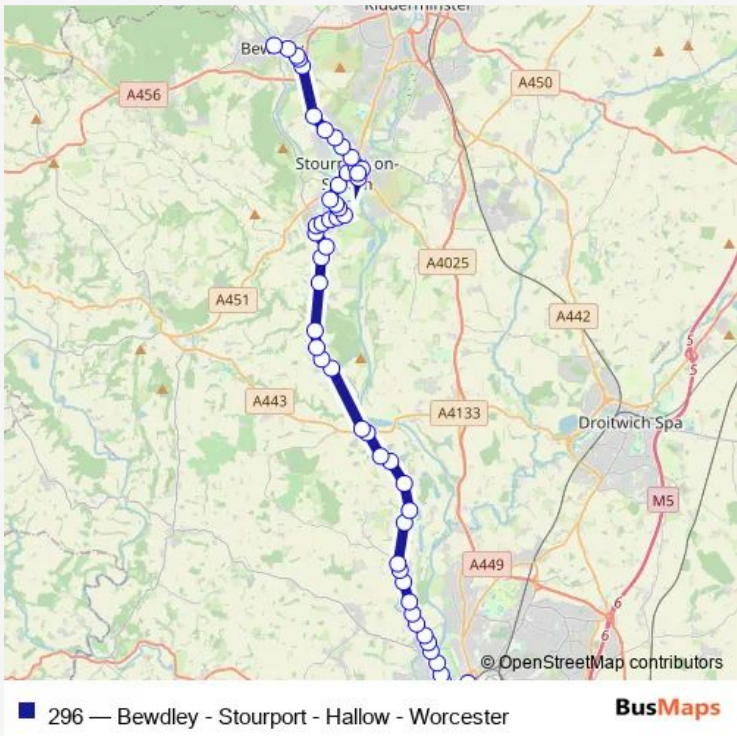

Bus 296 Bewdley - Stourport - Hallow - Worcester

[Go to website](#)

Direction
 Bewdley School & Wribbenhall Primary Schools — Crown-gate Bus Station
 49 stops
[Open route schedule](#)

- Bewdley School & Wribbenhall Primary Schools
- Blackstone Picnic Site
- Burlish Farm
- Burlish Crossroads
- Francis Road
- Woodbury Road North
- Brinton Arms
- Mitton Street
- Tesco
- Tesco
- York Street
- Swimming Pool
- Windmill Bank
- Windmill Bank 2
- Layamon Walk
- Queens Road
- Hanstone Road
- Woodhampton Close
- Princess Way
- Astley Cross
- King's Arms

Route schedule
 Bewdley School & Wribbenhall Primary Schools — Crown-gate Bus Station

Monday	15:35
Tuesday	15:35
Wednesday	15:35
Thursday	15:35
Friday	15:35
Saturday	—
Sunday	—

Route info
 Direction: Bewdley School & Wribbenhall Primary Schools
 Stops: 49
 Trip Duration: 0 hour 55 min

Westbourne Close

Level Crossing

Bull Ring

Crowngate Bus Station

Direction

Load Street — Crowngate Bus Station

50 stops

[Open route schedule](#)