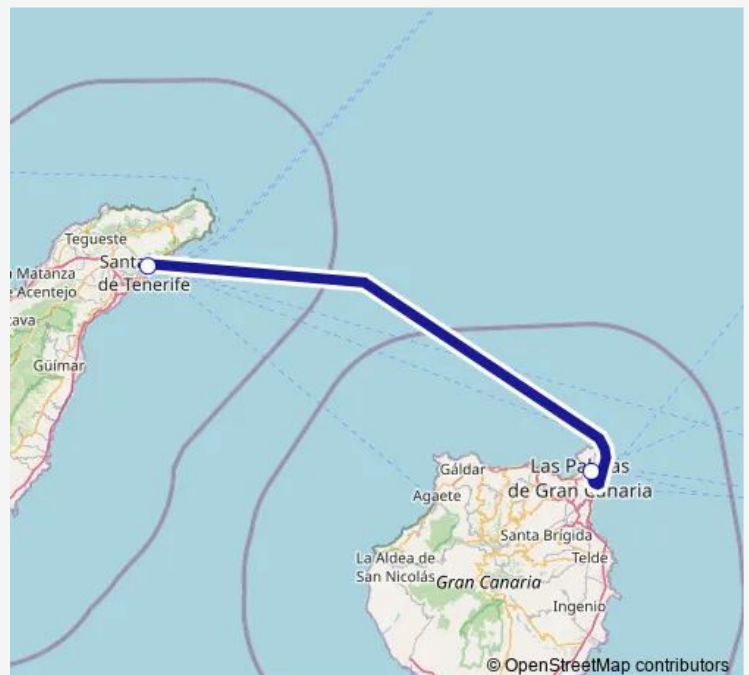

Ferry Balearia (Sct-Lpa) Tenerife Gran Canaria

[Go to website](#)

Direction

Tenerife — Gran Canaria

2 stops

[Open route schedule](#)

Tenerife

Gran Canaria

Route schedule

Tenerife — Gran Canaria

Monday 01:00-03:30

Tuesday —

Wednesday —

Thursday 02:30-03:30

Friday —

Saturday —

Sunday —

Route info

Direction: Tenerife

Stops: 2

Trip Duration: 6 hour 30 min

■ Balearia (Sct-Lpa) — Tenerife Gran Canaria

Balearia (Sct-Lpa) Ferry time schedules and route maps are available in an offline PDF at busmaps.com. Use the busmaps.com website to see live bus times, train schedule or subway schedule, and step-by-step directions for all public transit in Santa Cruz de Tenerife