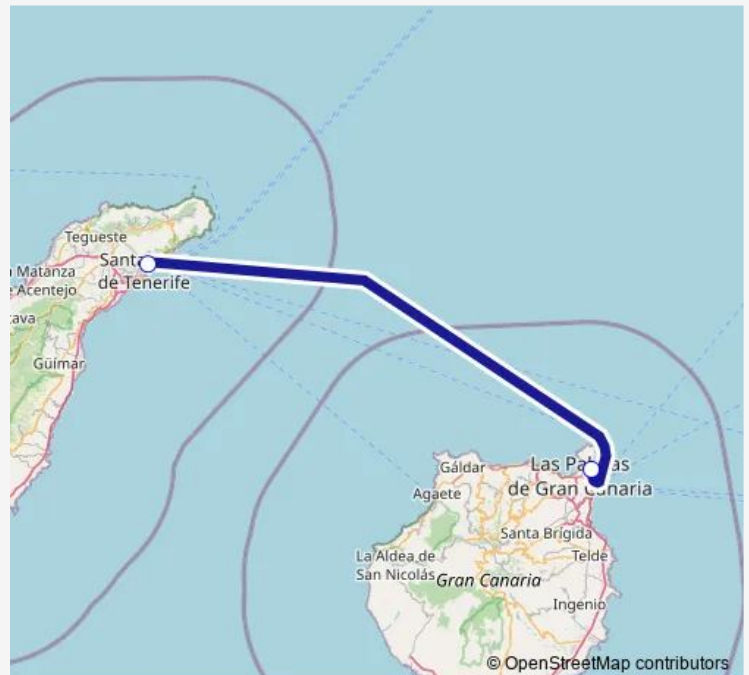

Ferry Balearia (Sct-Lpa) Tenerife Gran Canaria

[Go to website](#)

Direction

Tenerife — Gran Canaria

2 stops

[Open route schedule](#)

Tenerife

Gran Canaria

Route schedule

Tenerife — Gran Canaria

Monday 01:00-03:30

Tuesday —

Wednesday —

Thursday 02:30-03:30

Friday —

Saturday —

Sunday —

Route info

Direction: Tenerife

Stops: 2

Trip Duration: 6 hour 30 min

■ Balearia (Sct-Lpa) — Tenerife Gran Canaria

Balearia (Sct-Lpa) Ferry time schedules and route maps are available in an offline PDF at busmaps.com. Use the busmaps.com website to see live bus times, train schedule or subway schedule, and step-by-step directions for all public transit in Santa Cruz de Tenerife