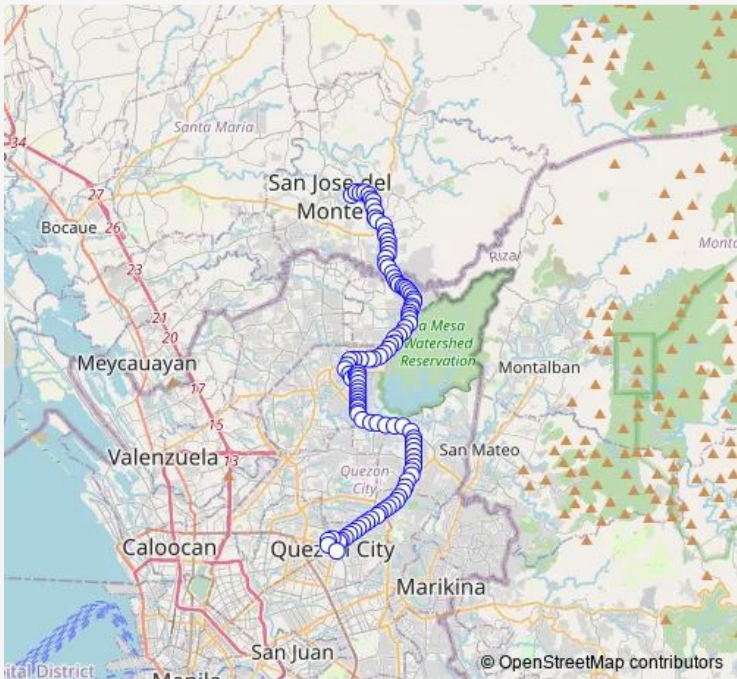

Route schedule

San Jose Water District, Un-named Road, City of San Jose del Monte — Kalayaan Ave / Elliptical Rd Intersection, Quezon City, Manila

Monday	00:00
Tuesday	00:00
Wednesday	00:00
Thursday	00:00
Friday	00:00
Saturday	00:00
Sunday	00:00

Route info

Direction: San Jose Water District, Un-named Road, City of San Jose del Monte

Stops: 109

Trip Duration: 2 hour 16 min

Pecson Ville Subdivision / Quirino Highway Intersection,
City of San Jose del Monte

Mankor Street / Quirino Highway, City of San Jose del
Monte

Narra Street Main Road / Quirino Highway Intersection,
City of San Jose del Monte

Diamond Crest Village / Quirino Highway Intersection, City
of San Jose del Monte

Pleasant Hills Gate 1 / Quirino Highway Intersection, City
of San Jose del Monte

Brighton School, Quirino Highway, City of San Jose del
Monte

Un named Road linking Quirino Highway and Malaria
Road, City of San Jose del Monte