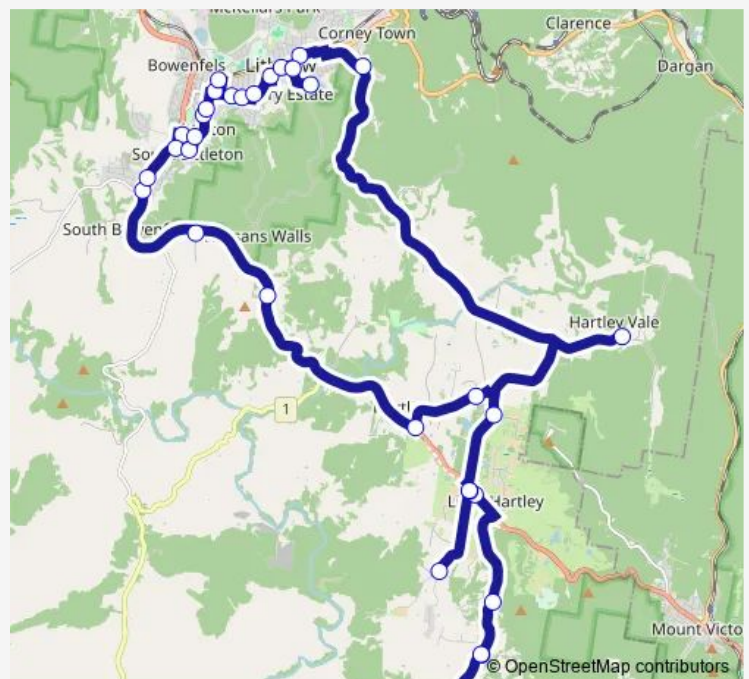

### Route schedule

Main St Before Bridge St — Lithgow High School

Monday 07:22

Tuesday 07:22

Wednesday 07:22

Thursday 07:22

Friday 07:22

Saturday —

### Route info

Direction: Main St Before Bridge St

Stops: 33

Trip Duration: 1 hour 29 min

S367 — Lion Bus - Lithgow Schools to Hartley via Little Hartley and Hartley Vale **BusMaps**

Lemnos St At Rabaul St