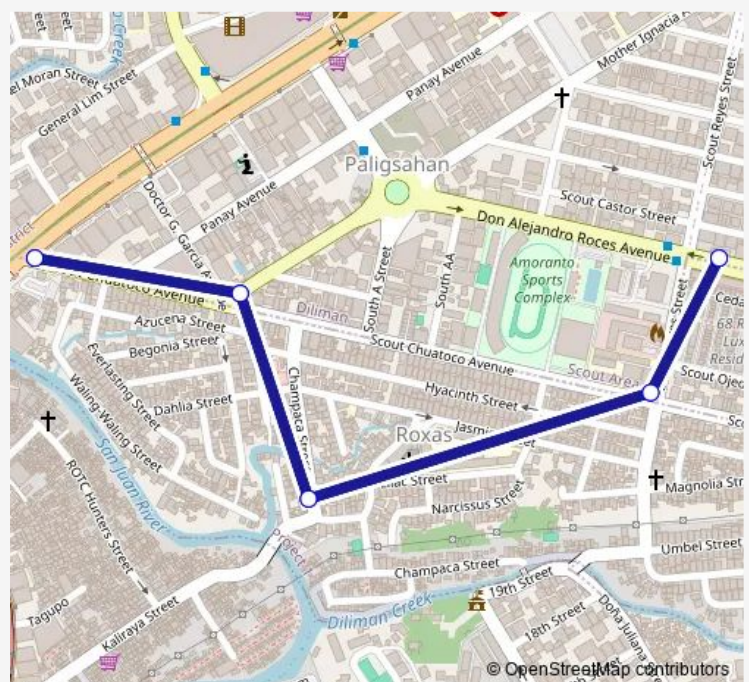

### Direction

Quezon Avenue / Scout Chuatoco Intersection, Quezon City — Don Alejandro Roces Ave / Scout Reyes Intersection, Quezon City, Manila

5 stops

[Open route schedule](#)

Quezon Avenue / Scout Chuatoco Intersection, Quezon City

Dr Garcia Sr. / Mother Ignacia Ave Intersection, Quezon City, Manila

Champaca / Lilac Intersection, Quezon City, Manila

Manuel A Roxas High School, Scout Chuatoco, Quezon City, Manila

Don Alejandro Roces Ave / Scout Reyes Intersection, Quezon City, Manila

### Route schedule

Quezon Avenue / Scout Chuatoco Intersection, Quezon City — Don Alejandro Roces Ave / Scout Reyes Intersection, Quezon City, Manila

Monday	00:00
Tuesday	00:00
Wednesday	00:00
Thursday	00:00
Friday	00:00
Saturday	00:00
Sunday	00:00

### Route info

Direction: Quezon Avenue / Scout Chuatoco Intersection, Quezon City

Stops: 5

Trip Duration: 0 hour 7 min

■ Quezon Ave./Sct. Chuatoco - Roxas Dist.