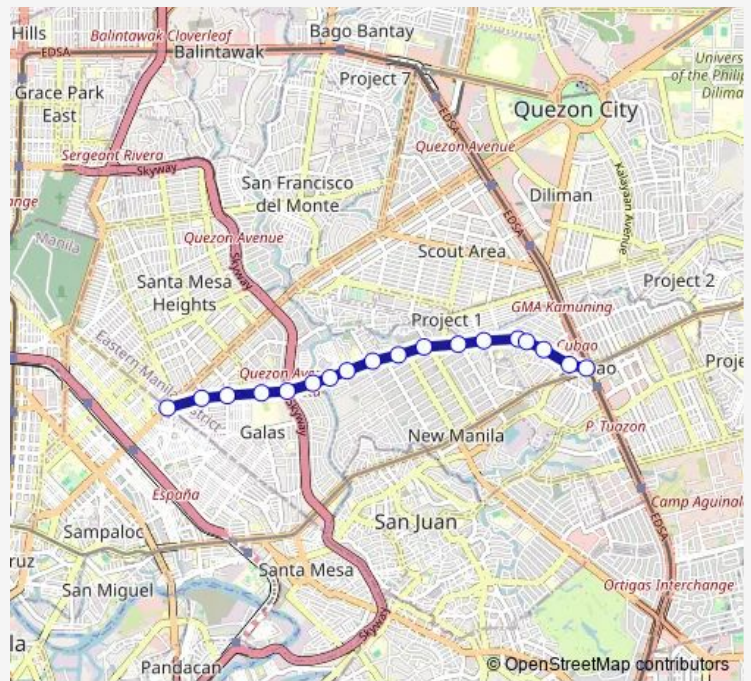

# Bus Cubao - Welcome Rotonda

[Go to website](#)

**Direction**  
 Halcon / Espana Boulevard Intersection, Manila — Aurora Blvd / Epifanio de los Santos Avenue Intersection, Quezon City, Manila

18 stops

[Open route schedule](#)

**Route schedule**

Halcon / Espana Boulevard Intersection, Manila — Aurora Blvd / Epifanio de los Santos Avenue Intersection, Quezon City, Manila

Monday	00:00
Tuesday	00:00
Wednesday	00:00
Thursday	00:00
Friday	00:00
Saturday	00:00
Sunday	00:00

**Route info**

Direction: Halcon / Espana Boulevard Intersection, Manila

Stops: 18

Trip Duration: 0 hour 27 min

■ Cubao - Welcome Rotonda

Eulogio Rodriguez Sr. Ave / Don Alfredo Egea, Quezon City, Manila

Eulogio Rodriguez Sr. Ave, Quezon City, Manila