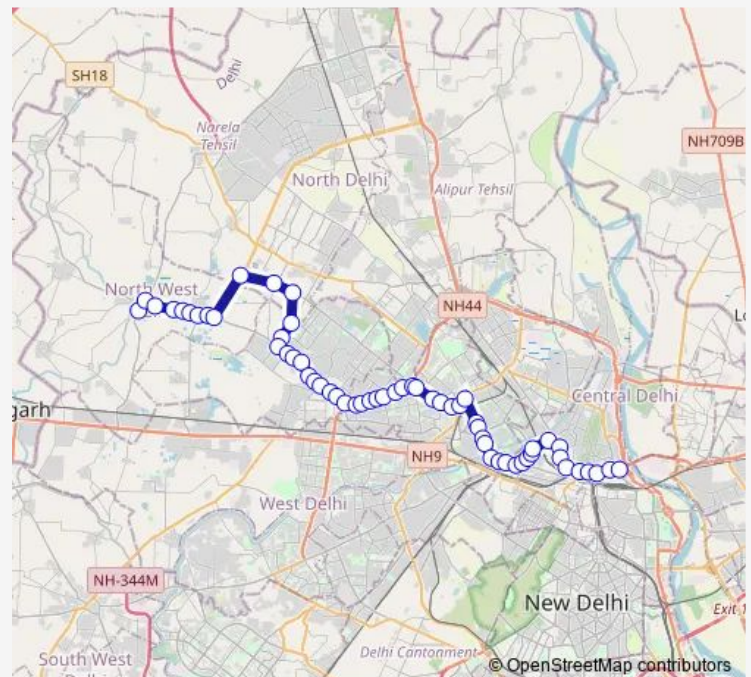

### Route schedule

Kanjhawala Village — Kashmere Gate City bus Terminal

Monday 05:12-19:08

Tuesday 05:12-19:08

Wednesday 05:12-19:08

Thursday 05:12-19:08

Friday 05:12-19:08

Saturday 05:12-19:08

Sunday 05:12-19:08

### Route info

Direction: Kanjhawala Village

Stops: 59

Trip Duration: 2 hour 5 min

182acldown

BusMaps

Mangol Pur Khurd

Avantika Xing