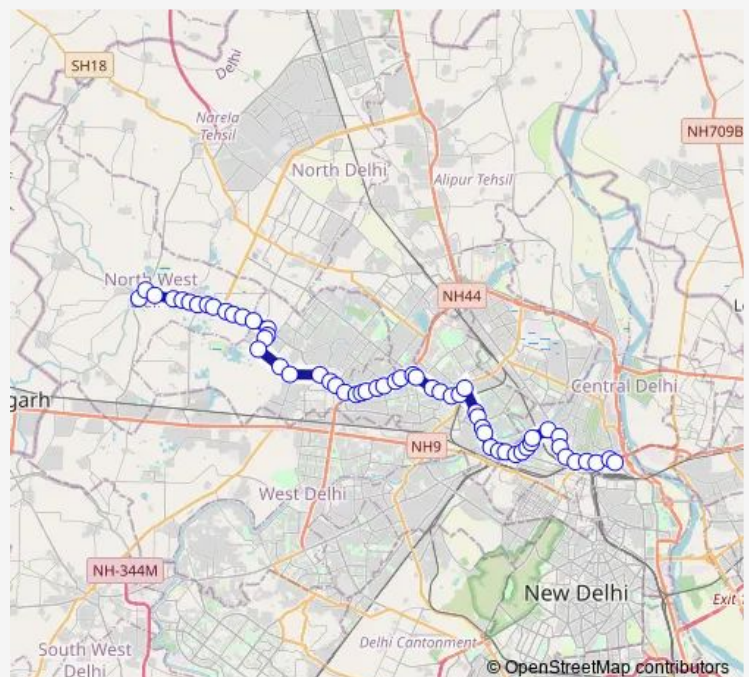

Sultanpuri Terminal

Mangol Puri Y Block

Mangol Pur Khurd

Route schedule

Kanjhawala Village — Isbt Kashmere Gate Terminal

Monday 19:55-23:23

Tuesday 19:55-23:23

Wednesday 19:55-23:23

Thursday 19:55-23:23

Friday 19:55-23:23

Saturday 19:55-23:23

Sunday 19:55-23:23

Route info

Direction: Kanjhawala Village

Stops: 58

Trip Duration: 1 hour 52 min

182acldown

BusMaps

Avantika Xing

Mangolpur Kalan Village

Mangol Pur School (Outer Ring Road)

Rohini Depot Iii

Puspanjali Enclave

Kali Mata Mandir