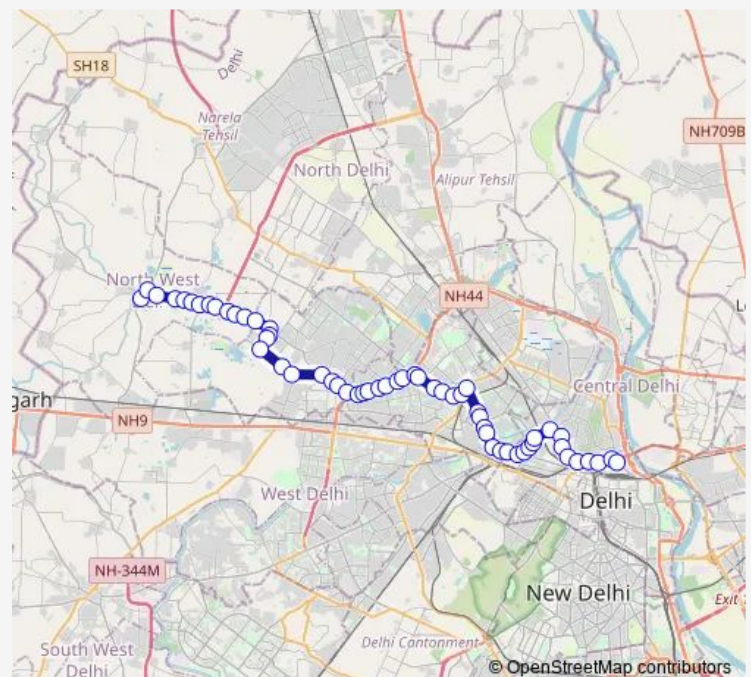

Sultanpuri Terminal

Mangol Puri Y Block

Mangol Pur Khurd

Route schedule

Kanjhawala Village — Isbt Kashmere Gate Terminal

Monday 19:55-23:23

Tuesday 19:55-23:23

Wednesday 19:55-23:23

Thursday 19:55-23:23

Friday 19:55-23:23

Saturday 19:55-23:23

Sunday 19:55-23:23

Route info

Direction: Kanjhawala Village

Stops: 58

Trip Duration: 1 hour 52 min

182acldown

BusMaps

Avantika Xing

Mangolpur Kalan Village

Mangol Pur School (Outer Ring Road)

Rohini Depot Iii

Puspanjali Enclave

Kali Mata Mandir