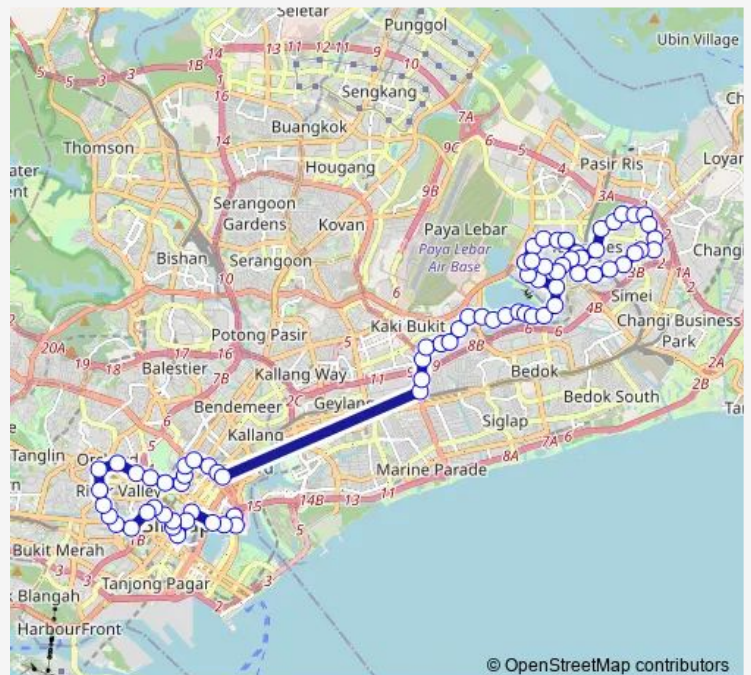

Orchard Stn/Lucky Plaza

Opp Somerset Stn

Concorde Hotel S'pore

Route schedule

Marina Ctr Ter — Blk 888

Monday —

Tuesday —

Wednesday —

Thursday —

Friday —

Saturday 24:00

Sunday —

Route info

Direction: Marina Ctr Ter

Stops: 75

Trip Duration: 2 hour 32 min

© OpenStreetMap contributors

■ 2n

BusMaps

Dhoby Ghaut Stn

Sch of the Arts

Peace Ctr

Selegie Ctr

Opp Rochor Stn