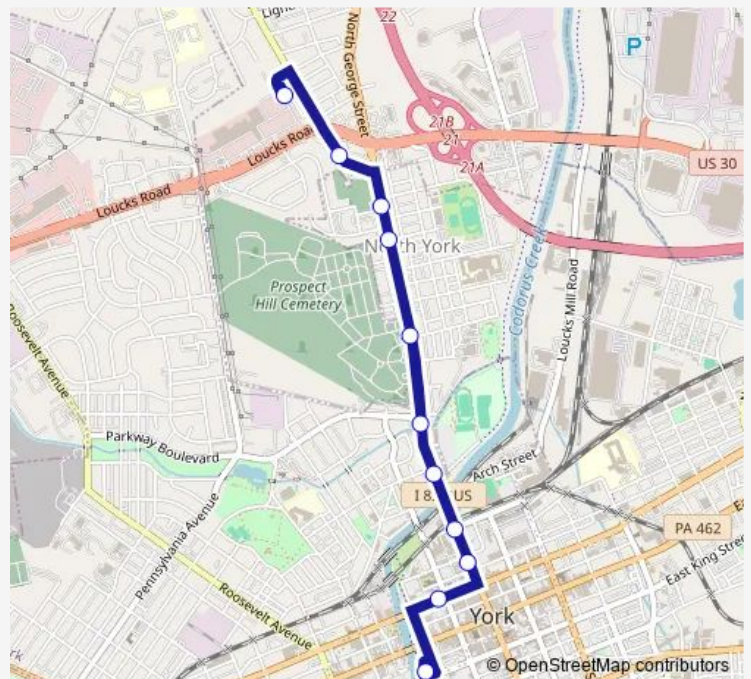

N. George St. at 10th Ave. ib.

N. George St. at 8th Ave. ib.

N. George St. at Fifth St. ib.

N. George St. at Parkway Blvd. ib.

N. George St. at Jefferson Ave ib.

N. George St. at North St. ib.

N. George St. at Gas Aly. ib.

W. Philadelphia St. at Beaver St.

York Transfer Center

Route schedule

Crossroads Shopping Center — York Transfer Center

Monday 05:45-21:45

Tuesday 05:45-21:45

Wednesday 05:45-21:45

Thursday 05:45-21:45

Friday 05:45-21:45

Saturday 06:45-21:45

Sunday 08:45-17:45

Route info

Direction: Crossroads Shopping Center

Stops: 11

Trip Duration: 0 hour 15 min

2n — North York Via N George St

Direction

York Transfer Center — Crossroads Shopping Center

17 stops

[Open route schedule](#)

York Transfer Center

W King St. at Beaver St. ob.

S Duke at Market ob.

Duke St. at Philadelphia St. ob.