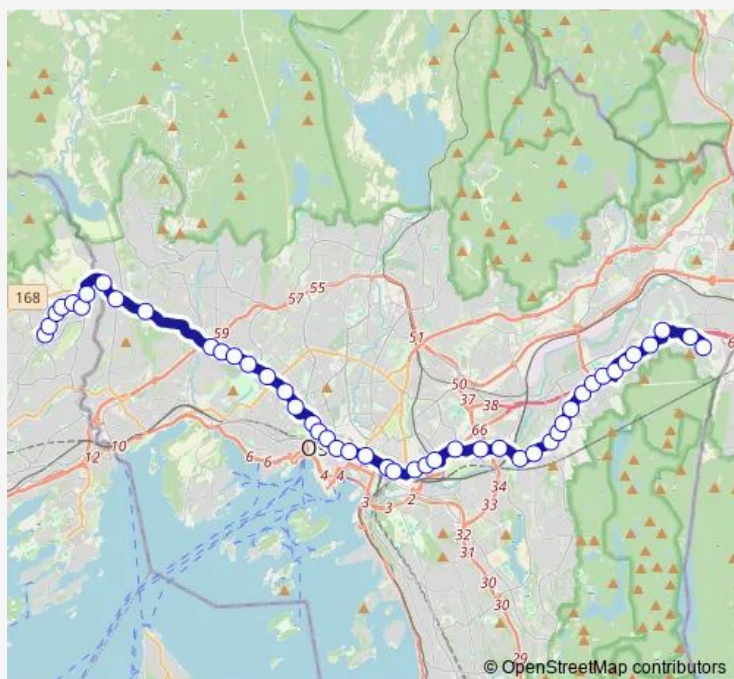

Thursday 01:20-03:19

Friday 01:20-03:19

Saturday 01:20-03:19

Sunday 01:20-03:19

Route info

Direction: Østerås T

Stops: 47

Trip Duration: 1 hour 5 min

2N — Østerås T - Ellingsrudåsen

Jernbanetorget

Oslo bussterminal

Oslo gate

Harald Hårdrådes plass

Galgeberg

Vålerenga

Etterstadgata