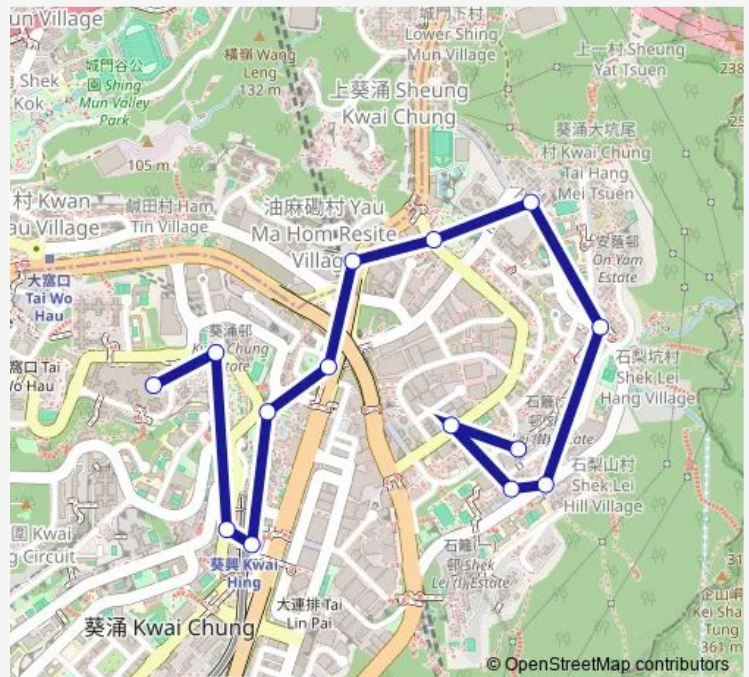

[Kmb] TA Chuen Ping Street Kwai Chung

[Kmb] Shek LEI (TAI Loong Street) BUS Terminus

### Route schedule

[Kmb] Kwai Chung Estate BUS Terminus[Lwb] Kwai Chung Estate BUS Terminus — [Kmb] Shek LEI (TAI Loong Street) BUS Terminus

Monday	07:10-07:30
Tuesday	07:10-07:30
Wednesday	07:10-07:30
Thursday	07:10-07:30
Friday	07:10-07:30
Saturday	—
Sunday	—

### Route info

Direction: [Kmb] Kwai Chung Estate BUS Terminus[Lwb] Kwai Chung Estate BUS Terminus

Stops: 14

Trip Duration: 0 hour 35 min

31A Bus time schedules and route maps are available in an offline PDF at [busmaps.com](https://busmaps.com). Use the [busmaps.com](https://busmaps.com) website to see live bus times, train schedule or subway schedule, and step-by-step directions for all public transit in Tsuen Wan