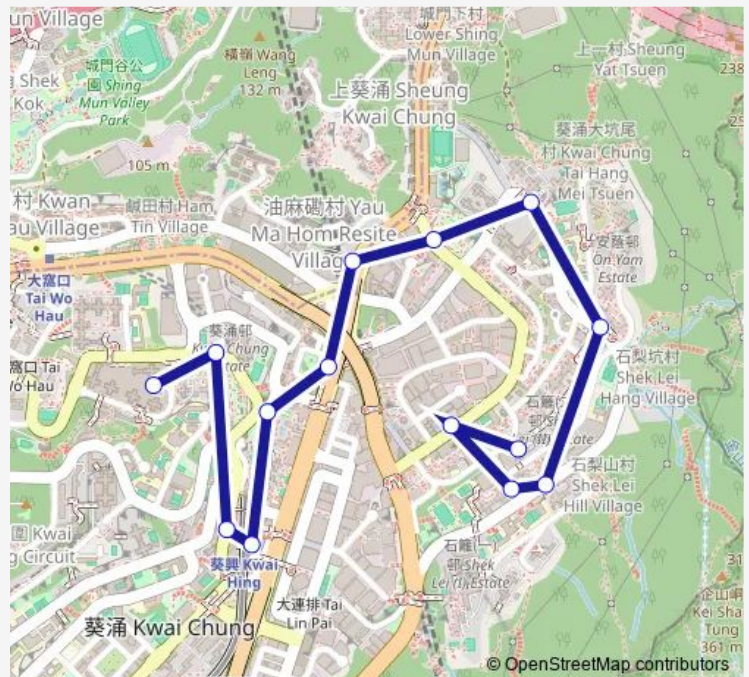

[Kmb] Fung YAM House ON YAM Estate

[Kmb] Shek KAI House Shek LEI Estate

[Kmb] Shek LEI Commercial Complex

[Kmb] TA Chuen Ping Street Kwai Chung

[Kmb] Shek LEI (TAI Loong Street) BUS Terminus

Route schedule

[Kmb] Kwai Chung Estate BUS Terminus[Lwb] Kwai Chung Estate BUS Terminus — [Kmb] Shek LEI (TAI Loong Street) BUS Terminus

Monday	07:10-07:30
Tuesday	07:10-07:30
Wednesday	07:10-07:30
Thursday	07:10-07:30
Friday	07:10-07:30
Saturday	—
Sunday	—

Route info

Direction: [Kmb] Kwai Chung Estate BUS Terminus[Lwb] Kwai Chung Estate BUS Terminus

Stops: 14

Trip Duration: 0 hour 33 min

31a Bus time schedules and route maps are available in an offline PDF at busmaps.com. Use the busmaps.com website to see live bus times, train schedule or subway schedule, and step-by-step directions for all public transit in Tsuen Wan