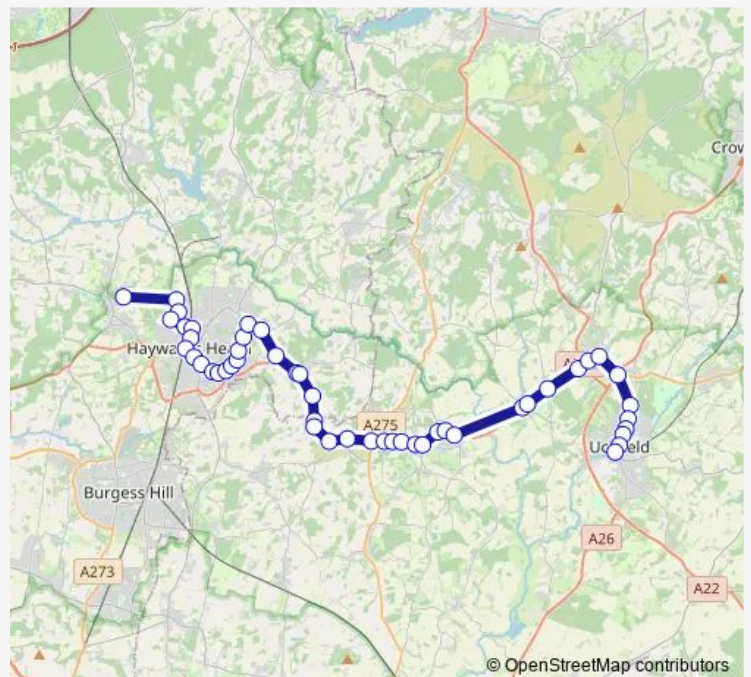

Thursday 08:40-14:40

Friday 08:40-14:40

Saturday 08:40-16:40

Sunday —

Route info

Direction: Bus Station

Stops: 54

Trip Duration: 0 hour 51 min

■ 31A — Uckfield - Haywards Heath - Cuckfield

BusMaps

Hazeldene Lane

Warren Cottages

The Kings Head

Chailey Heritage

Beggar's Wood Road

Leyden House

Beech Hill

Northlands Avenue

Hoblans

Woodridge Close

Princess Royal Hospital

Dellney Avenue

The Priory

South Road