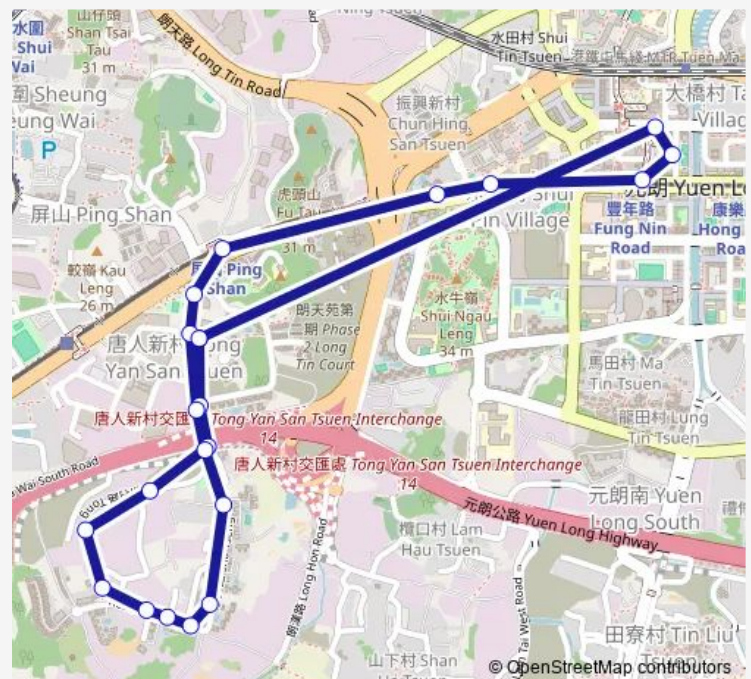

Yuen Long Plaza|Yuen Long Plaza

Yuen Long (West)

Elchk Lutheran Secondary, ON Ling Road

Route schedule

Ping Hong Lane — Ping Hong Lane

Monday 07:00

Tuesday 07:00

Wednesday 07:00

Thursday 07:00

Friday 07:00

Saturday —

Sunday —

Route info

Direction: Ping Hong Lane

Stops: 22

Trip Duration: 0 hour 11 min

31a — Tong YAN SAN Tsuen - Yeun Long Plaza (Circular)

31a Bus time schedules and route maps are available in an offline PDF at busmaps.com. Use the busmaps.com website to see live bus times, train schedule or subway schedule, and step-by-step directions for all public transit in Yuen Long