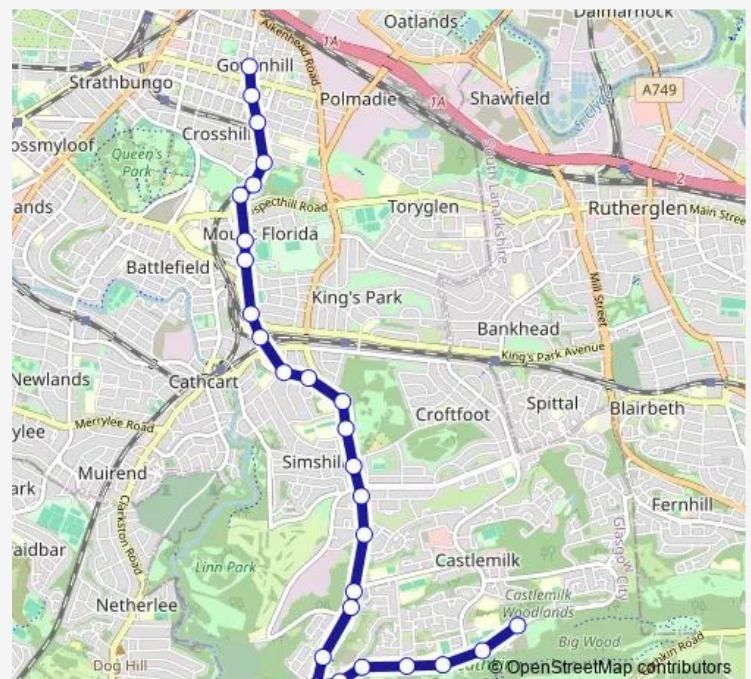

St Margaret Mary's RC Church

Lainshaw Drive

Holmbyre Road

Route schedule

Butterbiggins Road — Mitchell Hill Road

Monday 04:29-05:24

Tuesday 04:29-05:24

Wednesday 04:29-05:24

Thursday 04:29-05:24

Friday 04:29-05:24

Saturday —

Sunday —

Route info

Direction: Butterbiggins Road

Stops: 35

Trip Duration: 0 hour 14 min