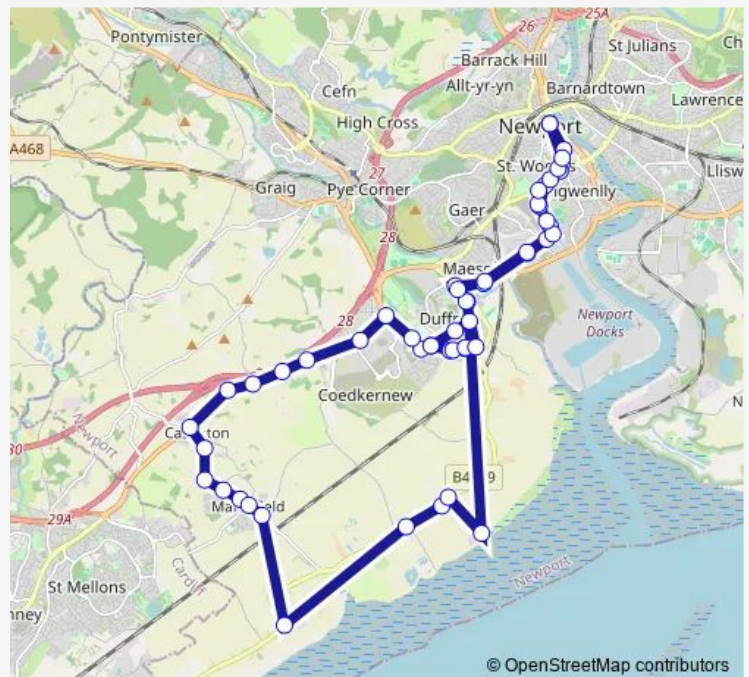

Thursday 13:20-18:05

Friday 13:20-18:05

Saturday 14:30-16:40

Sunday —

Route info

Direction: Market Square 15A

Stops: 54

Trip Duration: 1 hour 16 min

31A — Newport - St Brides via Castleton, Lighthouse Park **BusMaps**

Berryhill Farm

Pound Hill

Halfway Garage

Castleton Rise

Marshfield Primary School

Sandy Lane Farm

The Shires

Docks Way Middle

28 East Retail Park

Mendalgief Retail Park

Jeddo Close

Arthur Street

Belle Vue Park

Royal Gwent Hospital

Mariners Green