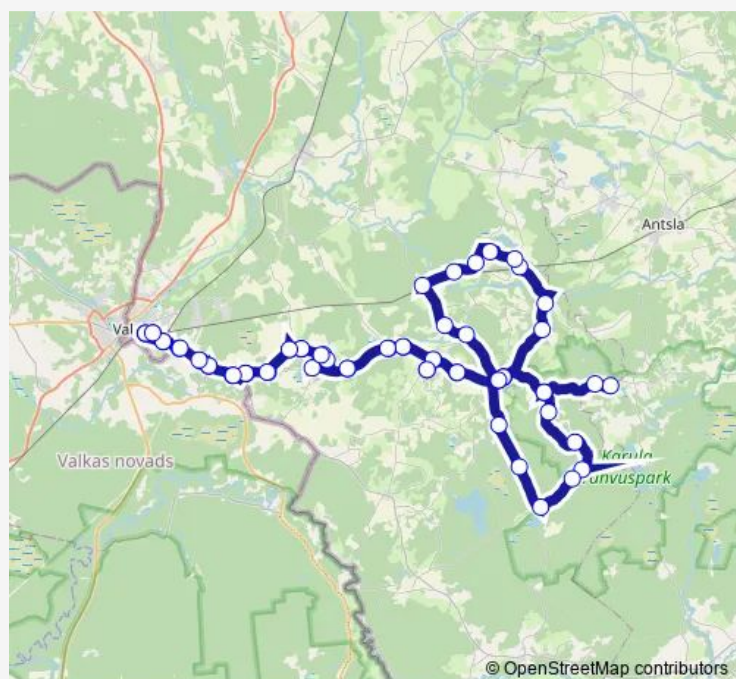

Thursday 06:45

Friday 06:45

Saturday —

Sunday —

Route info

Direction: Valga bussijaam

Stops: 65

Trip Duration: 2 hour 20 min