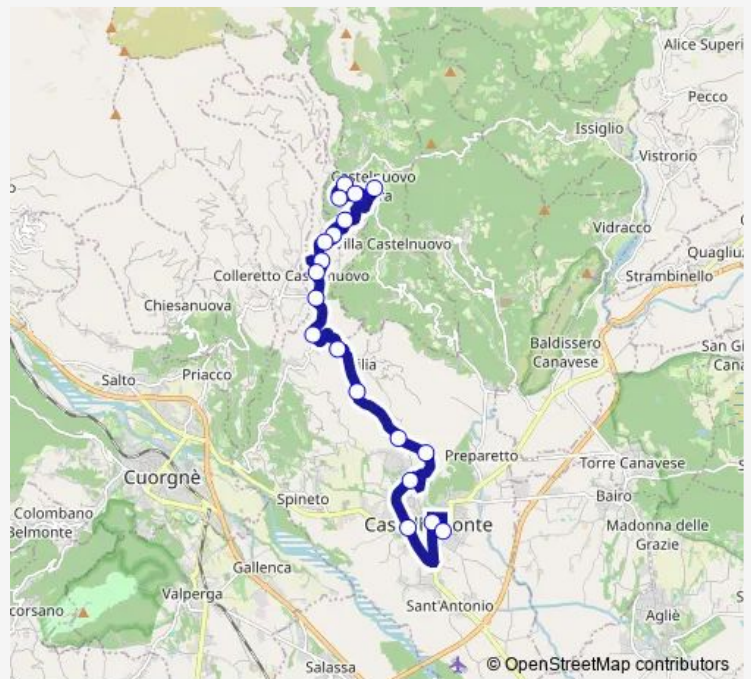

Tuesday 15:00-16:35

Wednesday 15:00-15:55

Thursday 15:00-15:55

Friday 15:00-15:55

Saturday —

Sunday —

**Route info**

Direction: Fermata 12168 - Castelnuovo Nigra (P.Za Martiri)

Stops: 19

Trip Duration: 0 hour 22 min