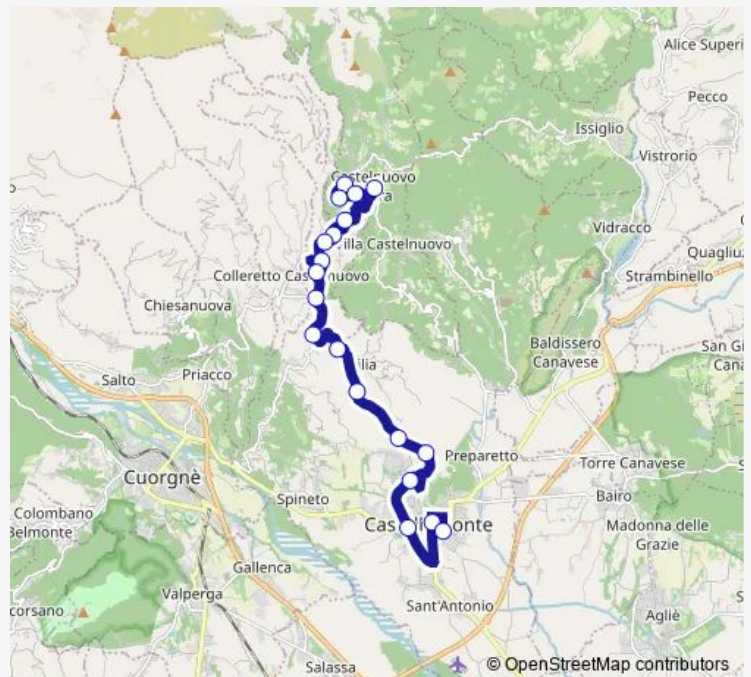

Tuesday 15:00-16:35

Wednesday 15:00-15:55

Thursday 15:00-15:55

Friday 15:00-15:55

Saturday —

Sunday —

**Route info**

Direction: Fermata 12168 - Castelnuovo Nigra (P.Za Martiri)

Stops: 19

Trip Duration: 0 hour 22 min