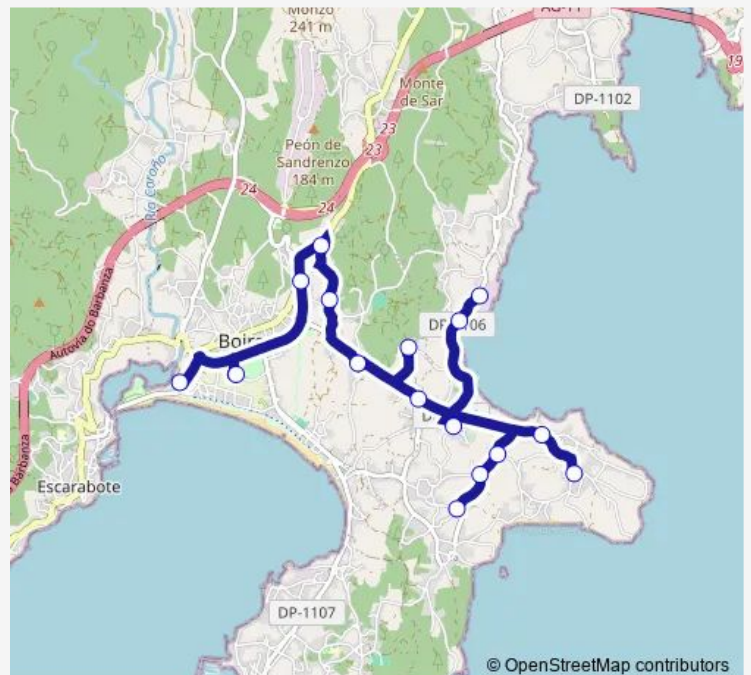

Bus XG847059 IES Praia Barraña-Bodion

[Go to website](#)

Direction

IES Praia Barraña — Bodion

16 stops

[Open route schedule](#)

IES Praia Barraña

IES A Cachada

Rotonda Cimadevila

Gasolinera

Boliña

Piñeiro

Cruce Brion

Sean

Pixel

Cruce Mosqueira

Cruce Chancelas/Mañons

Abanqueiro

Fieiteira

Egito

Agañan

Bodion

Route schedule

IES Praia Barraña — Bodion

Monday 14:15

Tuesday 14:15-18:05

Wednesday 14:15

Thursday —

Friday 14:15

Saturday —

Sunday —

Route info

Direction: IES Praia Barraña

Stops: 16

Trip Duration: 0 hour 15 min

© OpenStreetMap contributors

XG847059 — IES Praia Barraña-Bodion

BusMaps