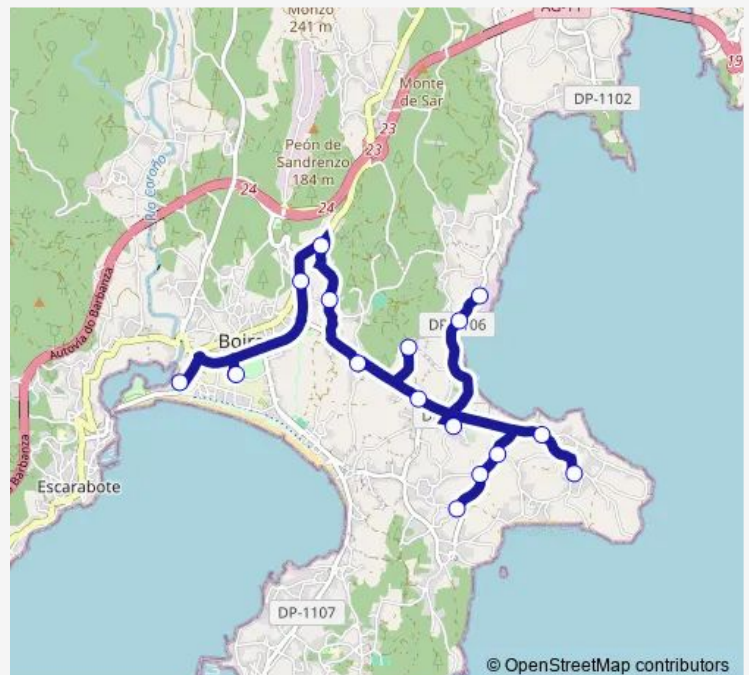

Tuesday 14:15-18:05

Wednesday 14:15

Thursday 14:15

Friday 14:15

Saturday —

Sunday —

Route info

Direction: IES Praia Barraña

Stops: 16

Trip Duration: 0 hour 15 min

■ Xg847059 — IES Praia Barraña-Bodion

BusMaps

Xg847059 Bus time schedules and route maps are available in an offline PDF at busmaps.com. Use the busmaps.com website to see live bus times, train schedule or subway schedule, and step-by-step directions for all public transit in Boiro