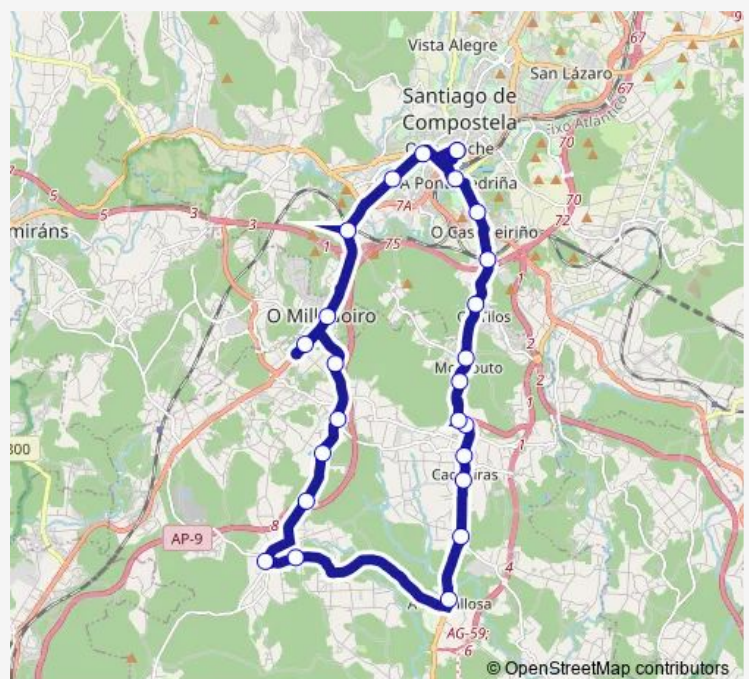

Cacheiras (Dia)

Montouto (Eroski)

Os Tilos

Route schedule

Rúa da Rosa — Rúa da Rosa

Monday 07:39-20:39

Tuesday 07:39-20:39

Wednesday 07:39-20:39

Thursday 07:39-20:39

Friday 07:39-20:39

Saturday —

Sunday —

Route info

Direction: Rúa da Rosa

Stops: 25

Trip Duration: 0 hour 55 min

Xg807016 — Rúa da Rosa (provisional) - Vilar de Calo - Luou - Rúa da Rosa (provisional) **BusMaps**

Ponte Autopista-Peleteiro

El Corte Inglés

Pontepedriña

Rúa da Rosa

Xg807016 Bus time schedules and route maps are available in an offline PDF at busmaps.com. Use the busmaps.com website to see live bus times, train schedule or subway schedule, and step-by-step directions for all public transit in Santiago de Compostela