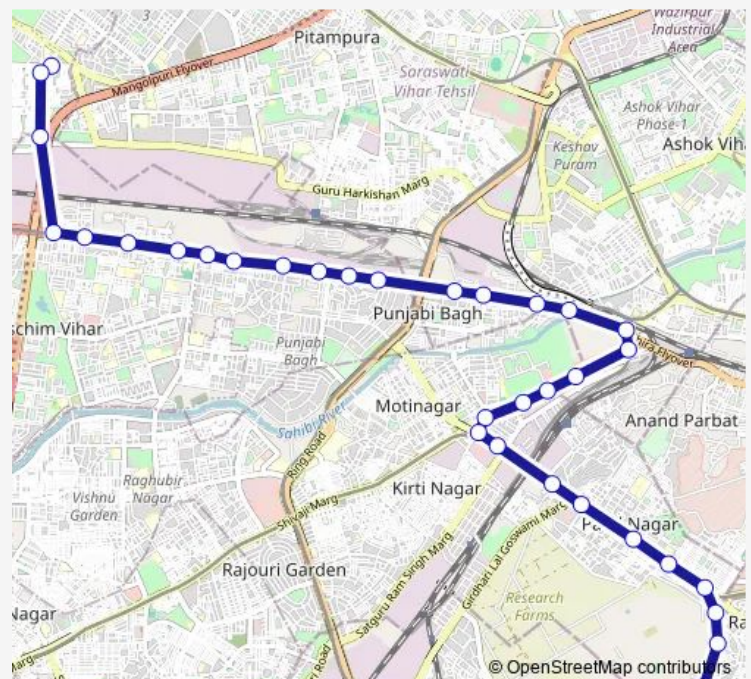

Thursday 06:36-19:48

Friday 06:36-19:48

Saturday 06:36-19:48

Sunday 06:36-19:48

Route info

Direction: D Block Mangol Puri (T)

Stops: 33

Trip Duration: 1 hour 0 min