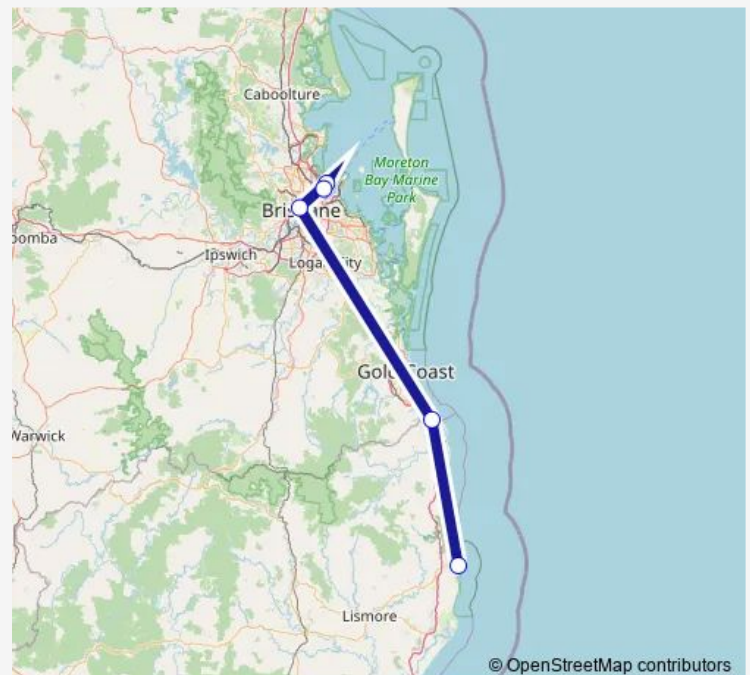

## Bus Northbound - Byron to Brisbane Int.

[Go to website](#)**Direction**

Byron Bay Visitor Centre — Brisbane International Airport

5 stops

[Open route schedule](#)

Byron Bay Visitor Centre

Gold Coast Airport

Brisbane Roma St Bus Stop

Brisbane Domestic Airport

Brisbane International Airport

**Route schedule**

Byron Bay Visitor Centre — Brisbane International Airport

Monday 05:45-17:15

Tuesday 05:45-17:15

Wednesday 05:45-17:15

Thursday 05:45-17:15

Friday 05:45-17:15

Saturday 05:45-14:15

Sunday 05:45-17:15

**Route info**

Direction: Byron Bay Visitor Centre

Stops: 5

Trip Duration: 3 hour 0 min

■ Northbound - Byron to Brisbane Int.

Bus time schedules and route maps are available in an offline PDF at [busmaps.com](https://busmaps.com). Use the [busmaps.com](https://busmaps.com) website to see live bus times, train schedule or subway schedule, and step-by-step directions for all public transit in Brisbane