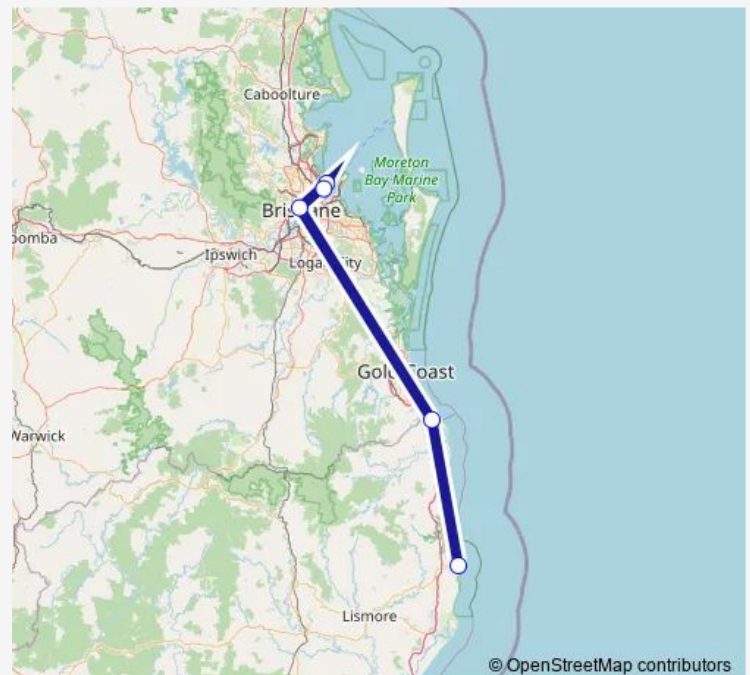

Bus Northbound - Byron to Brisbane Int.

[Go to website](#)**Direction**

Byron Bay Visitor Centre — Brisbane International Airport

5 stops

[Open route schedule](#)

Byron Bay Visitor Centre

Gold Coast Airport

Brisbane Roma St Bus Stop

Brisbane Domestic Airport

Brisbane International Airport

Route schedule

Byron Bay Visitor Centre — Brisbane International Airport

Monday 05:45-17:15

Tuesday 05:45-17:15

Wednesday 05:45-17:15

Thursday 05:45-17:15

Friday 05:45-17:15

Saturday 05:45-14:15

Sunday 05:45-17:15

Route info

Direction: Byron Bay Visitor Centre

Stops: 5

Trip Duration: 3 hour 0 min

■ Northbound - Byron to Brisbane Int.

Bus time schedules and route maps are available in an offline PDF at busmaps.com. Use the busmaps.com website to see live bus times, train schedule or subway schedule, and step-by-step directions for all public transit in Brisbane