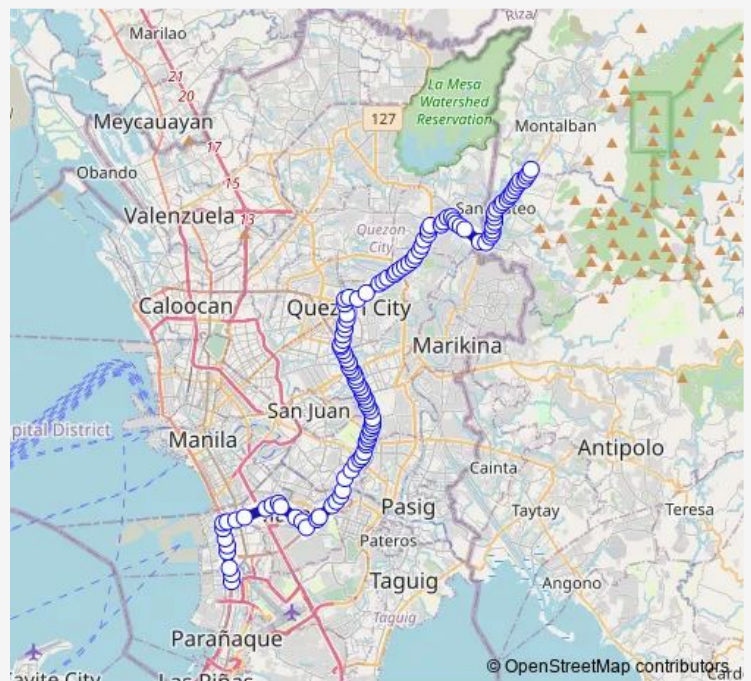

Senator Gil Puyat Ave, Makati City

Senator Gil Puyat Ave / Washington Intersection, Makati City

Senator Gil Puyat Ave, Makati City

Ayala Ave / Senator Gil Puyat Ave Intersection, Makati City

Ayala Ave, Makati City, Manila

Makati Ave / Ayala Avenue Intersection, Makati City, Manila

Ayala Ave, Makati City, Manila

Route schedule

Roxas Blvd / T. Claudio Intersection, Parañaque City, Manila — Maltc Bus Station, Gen. A Luna, San Mateo

Monday	00:00
Tuesday	00:00
Wednesday	00:00
Thursday	00:00
Friday	00:00
Saturday	00:00
Sunday	00:00

Route info

Direction: Roxas Blvd / T. Claudio Intersection, Parañaque City, Manila

Stops: 117

Trip Duration: 2 hour 54 min

Epifanio de los Santos Avenue / Mckinley Rd Intersection,
Makati City, Manila

MRT-3 Buendia Station, Makati City, Manila

Epifanio de los Santos Avenue / Senator Gil Puyat Ave,
Makati City, Manila

Estrella Flyover, Makati City, Manila