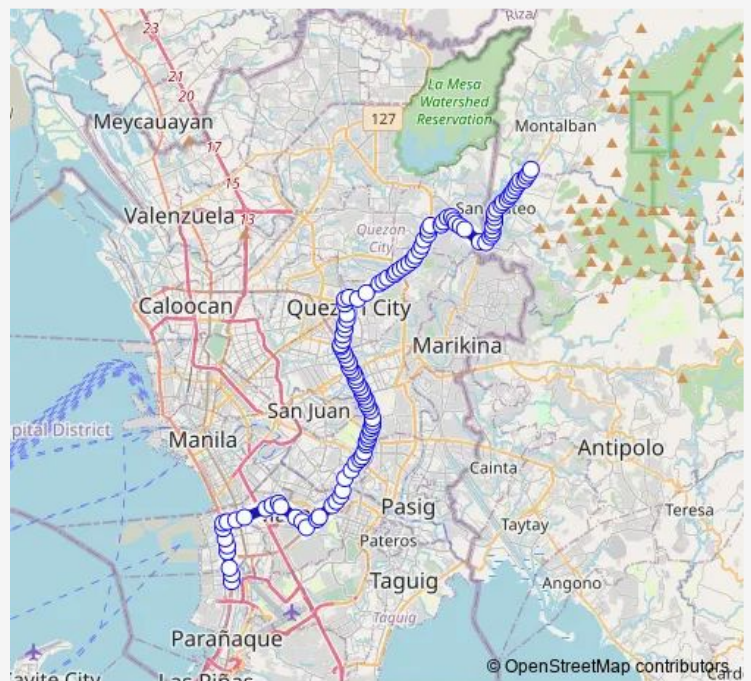

Senator Gil Puyat Ave, Lungsod ng Pasay, Manila

Senator Gil Puyat Ave, Lungsod ng Pasay, Manila

Senator Gil Puyat Ave, Makati City

Senator Gil Puyat Ave / Washington Intersection, Makati City

Senator Gil Puyat Ave, Makati City

Ayala Ave / Senator Gil Puyat Ave Intersection, Makati City

Ayala Ave, Makati City, Manila

Makati Ave / Ayala Avenue Intersection, Makati City, Manila

Ayala Ave, Makati City, Manila

**Route schedule**

Roxas Blvd / T. Claudio Intersection, Parañaque City, Manila — Maltc Bus Station, Gen. A Luna, San Mateo

Monday	00:00
Tuesday	00:00
Wednesday	00:00
Thursday	00:00
Friday	00:00
Saturday	00:00
Sunday	00:00

**Route info**

Direction: Roxas Blvd / T. Claudio Intersection, Parañaque City, Manila

Stops: 117

Trip Duration: 2 hour 54 min

Epifanio de los Santos Avenue / Mckinley Rd Intersection,  
Makati City, Manila

MRT-3 Buendia Station, Makati City, Manila

Epifanio de los Santos Avenue / Senator Gil Puyat Ave,  
Makati City, Manila

Estrella Flyover, Makati City, Manila