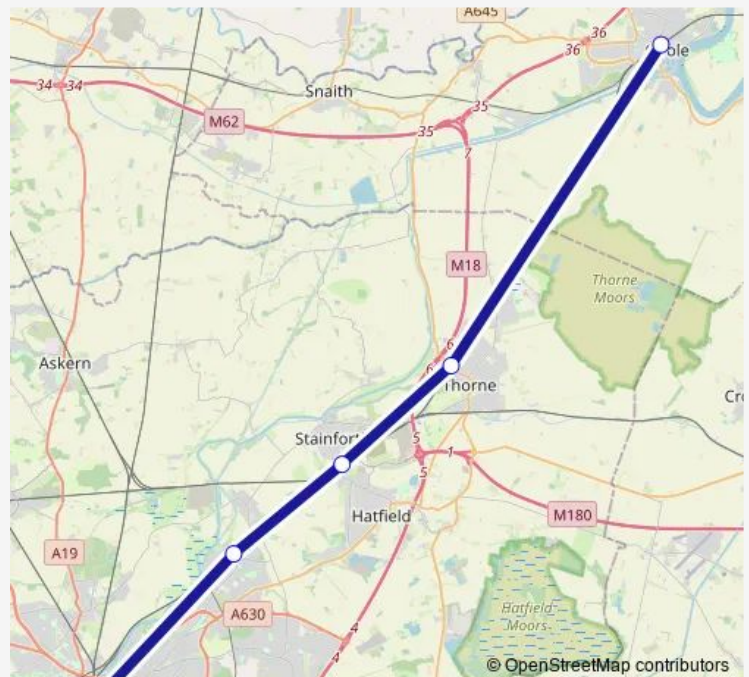

Rail Nt:Don->Goo NT train service from DON to Goo

[Go to website](#)

Direction

Doncaster — Goole

5 stops

[Open route schedule](#)

Doncaster

Kirk Sandall

Hatfield & Stainforth

Thorne North

Goole

Route schedule

Doncaster — Goole

| | |
|-----------|-------------|
| Monday | 09:05-23:16 |
| Tuesday | 09:05-23:16 |
| Wednesday | 09:05-23:16 |
| Thursday | 09:05-23:16 |
| Friday | 09:05-23:16 |
| Saturday | 09:05-23:16 |
| Sunday | 23:15 |

Route info

Direction: Doncaster

Stops: 5

Trip Duration: 0 hour 27 min

■ Nt:Don->Goo — NT train service from DON to Goo

Nt:Don->Goo Rail time schedules and route maps are available in an offline PDF at busmaps.com. Use the busmaps.com website to see live bus times, train schedule or subway schedule, and step-by-step directions for all public transit in Goole