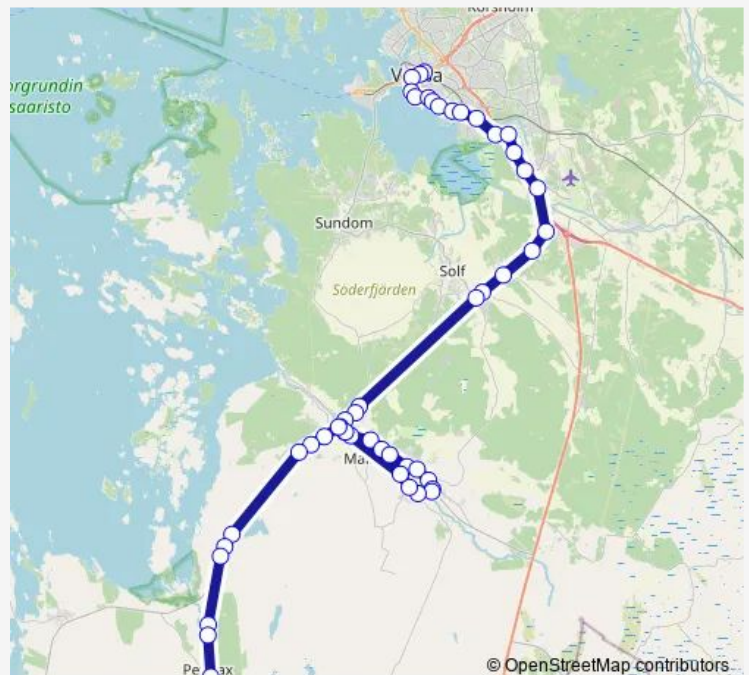

Bus 361 Kilaksenkuja th - Vaasa matkakeskus

[Go to website](#)

Direction

Petolahti P — T

54 stops

[Open route schedule](#)

Petolahti P

Galtback P

Storsveden P

Pohjoistie P

Bockören P

Bofjärdsvägen P

Majors th P

Öjnantie P

Västergården P

Bränno I

Köpings th I

Yttermalax, tk E

Yttermalax (ei merkkiä)

Havras

Daliback E

Kackurabacken I

Övermalax Stenco

Övermalax L

Junkaisintie L

Vias L

Bjergantie L

Route schedule

Petolahti P — T

Monday 12:30

Tuesday 12:30

Wednesday 12:30

Thursday 12:30

Friday 12:30

Saturday —

Sunday —

Route info

Direction: Petolahti P

Stops: 54

Trip Duration: 1 hour 0 min

■ 361 — Kilaksenkuja th - Vaasa matkakeskus

BusMaps