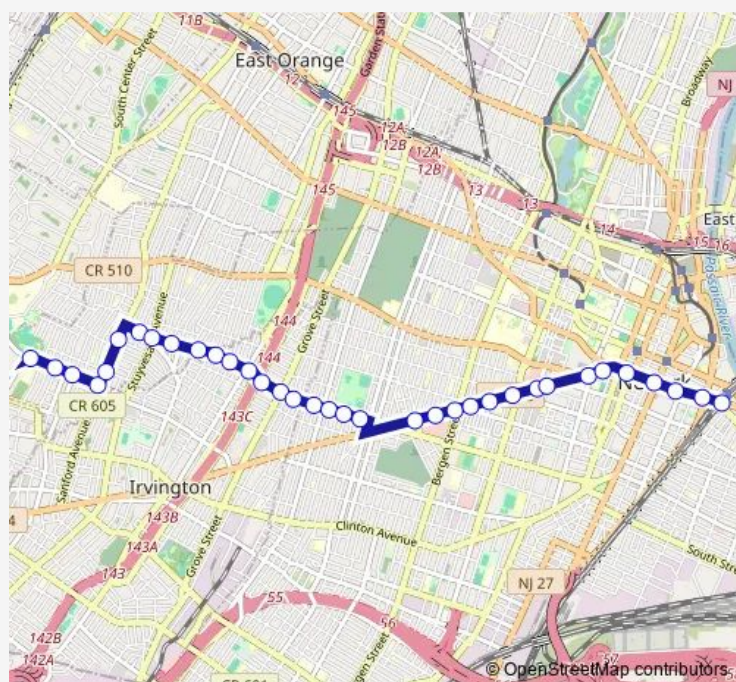

18th AVE AT Grove St

18th AVE AT Eastern Pkwy

### Route schedule

Market ST BUS Lane AT Raymond Plaza W — IVY Hill Loop (MT Vernon PI)

Monday	16:20-17:50
Tuesday	16:20-17:50
Wednesday	16:20-17:50
Thursday	16:20-17:50
Friday	16:20-17:50
Saturday	—
Sunday	—

### Route info

Direction: Market ST BUS Lane AT Raymond Plaza W

Stops: 35

Trip Duration: 0 hour 34 min

18th AVE AT Myrtle Ave

18th AVE AT Columbia Ave

18th AVE AT Vermont Ave

18th AVE AT West END Ave

## Route info

Direction: IVY Hill Loop (MT Vernon Pl)

Stops: 35

Trip Duration: 0 hour 31 min

Springfield AVE AT Sayre St

Springfield AVE AT Irvine Turner Blvd

Springfield AVE AT Prince St

Springfield AVE AT Broome St