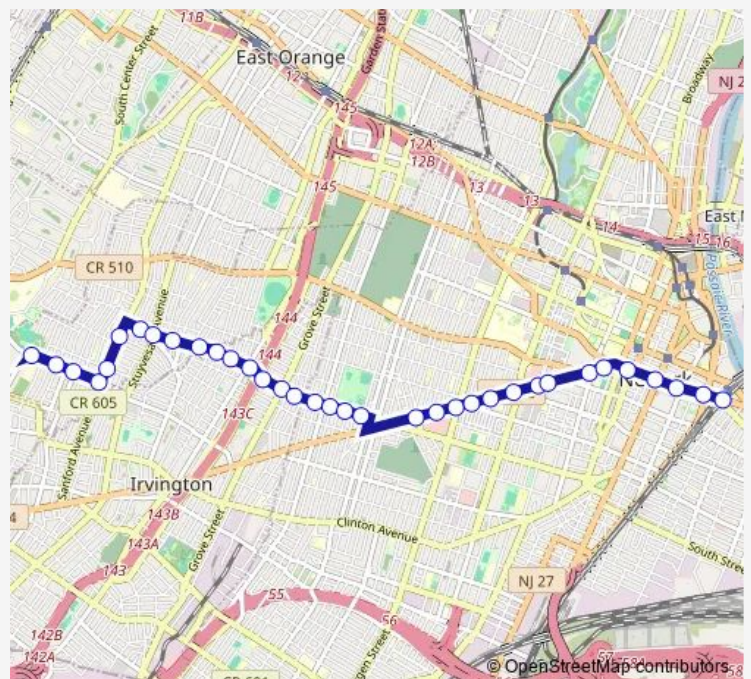

Springfield AVE AT Bergen St

Springfield AVE AT South 6TH St

Springfield AVE AT Blum St

18th AVE AT South 13th St

18th AVE AT South 15th St

18th AVE AT South 17th St

18th AVE AT South 19th St

18th AVE AT 22nd St

18th AVE AT Grove St

18th AVE AT Eastern Pkwy

Route schedule

Market ST BUS Lane AT Raymond Plaza W — IVY Hill Loop (MT Vernon PI)

Monday	16:20-17:50
Tuesday	16:20-17:50
Wednesday	16:20-17:50
Thursday	16:20-17:50
Friday	16:20-17:50
Saturday	—
Sunday	—

Route info

Direction: Market ST BUS Lane AT Raymond Plaza W

Stops: 35

Trip Duration: 0 hour 34 min

18th AVE AT Myrtle Ave

18th AVE AT Columbia Ave

18th AVE AT Vermont Ave

18th AVE AT West END Ave

Direction: IVY Hill Loop (MT Vernon Pl)

Stops: 35

Trip Duration: 0 hour 31 min

Springfield AVE AT Sayre St

Springfield AVE AT Irvine Turner Blvd

Springfield AVE AT Prince St

Springfield AVE AT Broome St

Springfield AVE AT MLK JR Blvd