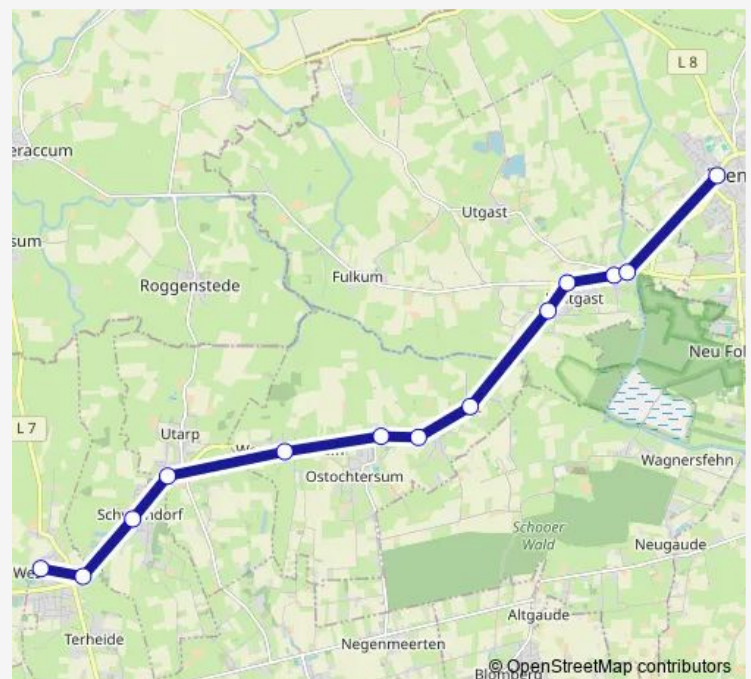

### Route schedule

Westerholt(Ostfriesl) Schulzentrum — Esens ZOB Herdetor

Monday 12:16-13:00

Tuesday 12:16-13:00

Wednesday 12:16-13:00

Thursday 12:16-13:00

Friday 12:16-13:00

Saturday —

### Route info

Direction: Westerholt(Ostfriesl) Schulzentrum

Stops: 13

Trip Duration: 0 hour 16 min