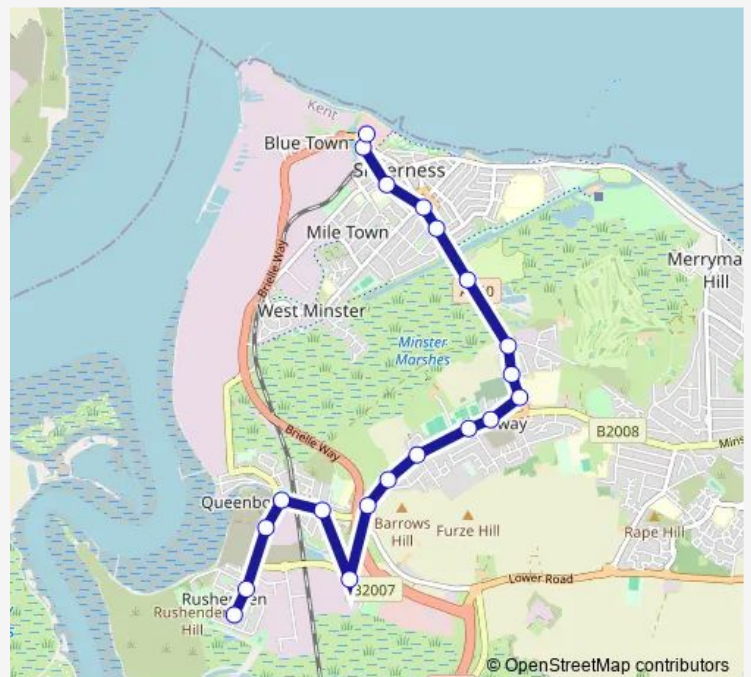

Bus 361 Sheerness - Queenborough - Rushenden

[Go to website](#)

Direction

Tesco — Ferry View

23 stops

[Open route schedule](#)

- Tesco
- Railway Station
- Millennium Way
- Cavour Road
- Coronation Road
- Holiday Village
- Power Station Road
- Danley Road
- The Halfway House
- Sheerness East Working Mens Club
- Holmside Avenue
- Holm Place
- The Rise
- Queenborough Corner
- Morrisons
- Stanley Avenue
- Railway Station
- Klondyke Industrial Estate
- Cullet Drive
- First Avenue
- Swale Avenue

Route info

Direction: Tesco

Stops: 23

Trip Duration: 0 hour 29 min

■ 361 — Sheerness - Queenborough - Rushenden

BusMaps

Hillside Avenue

Ferry View

Friday 07:24

Saturday —

Sunday —

Route info

Direction: Queensway

Stops: 43

Trip Duration: 0 hour 53 min

Holy Trinity Church

Monday 15:25

Tuesday 15:25

Wednesday 14:10-15:25

Thursday 15:25

Friday 15:25

Saturday —

Sunday —

Route info