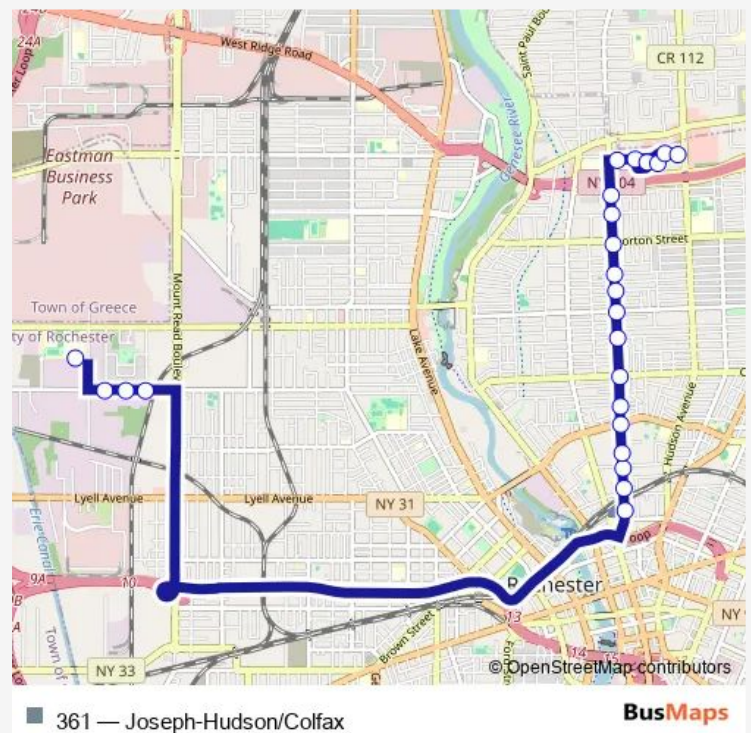

Joseph & Kelly

Joseph & Ward

Joseph & Central

Route schedule

Hudson & Seneca Manor — Edison Tech High School

Monday 06:41

Tuesday 06:41

Wednesday 06:41

Thursday 06:41

Friday 06:41

Saturday —

Sunday —

Route info

Direction: Hudson & Seneca Manor

Stops: 22

Trip Duration: 0 hour 34 min

Direction

Edison Tech High School — Seneca Manor & Hudson

24 stops

[Open route schedule](#)

Edison Tech High School

Emerson & Polaris

Emerson & 1292 Emerson

Emerson & Stenson

Wednesday 14:40

Thursday 14:40

Friday 11:10-14:40

Saturday —

Sunday —

Route info

Direction: Edison Tech High School

Stops: 24