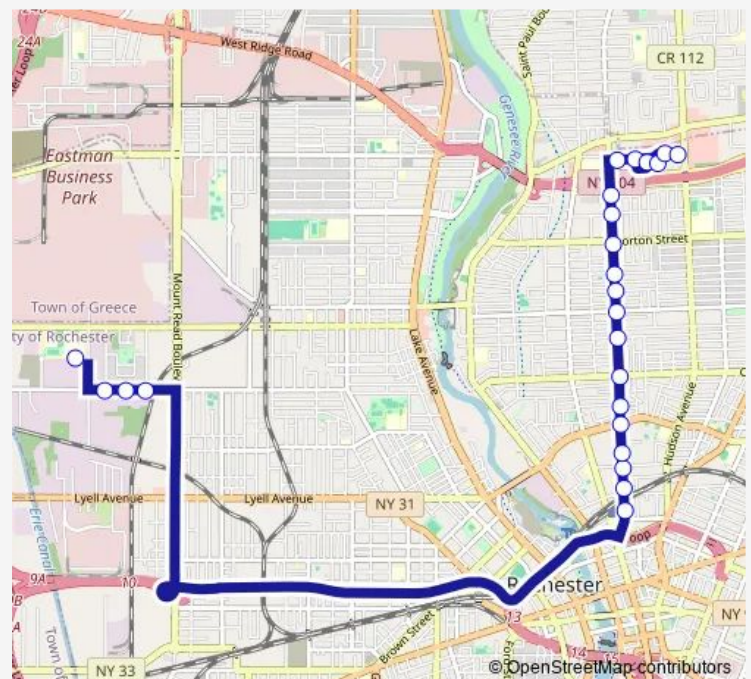

### Direction

Hudson & Seneca Manor — Edison Tech High School

22 stops

[Open route schedule](#)

Hudson & Seneca Manor

Seneca Manor & Keeler Pk Apts

Hudson Ridge Towers

Seneca Manor & 290 Seneca Manor

### Route schedule

Hudson & Seneca Manor — Edison Tech High School

Monday 06:41

Tuesday 06:41

Wednesday 06:41

Thursday 06:41

Friday 06:41

Saturday —

### Route info

Direction: Hudson & Seneca Manor

Stops: 22

Trip Duration: 0 hour 34 min

361 — Joseph-Hudson/Colfax

**Direction**

Edison Tech High School — Seneca Manor &amp; Hudson

24 stops