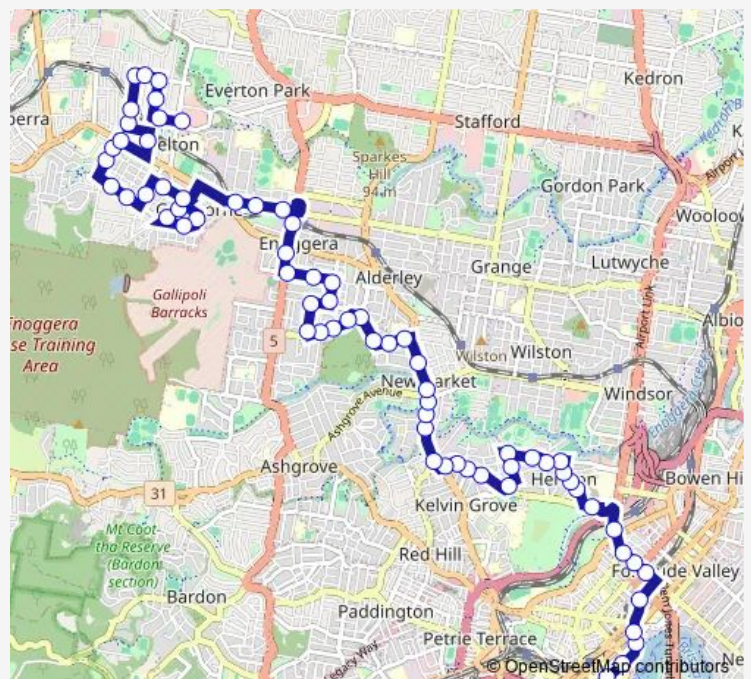

Scott Rd near Herston Rd, stop 13

Herston Rd near Ballymore St, stop 14

Herston Rd at Picot Street, stop 14a

**Route schedule**

Queen Street Stop 58 near Pedestrian Crossing — Brookside Shopping Centre

Monday 08:26-14:28

Tuesday 08:26-14:28

Wednesday 08:26-14:28

Thursday 08:26-14:28

Friday 08:26-14:28

Saturday —

Sunday —

**Route info**

Direction: Queen Street Stop 58 near Pedestrian Crossing

Stops: 68

Trip Duration: 0 hour 56 min

361 — Mitchelton - City

Mccomb St - 15

Herston Rd at Herston Corner, stop 15a

Kelvin Grove Rd at Windsor Road, stop 16

Enoggera Rd at Thurlow Street, stop 17

Enoggera Rd at St Ambroses, stop 18

Enoggera Rd at Newmarket, stop 20

Enoggera Rd at Ashgrove Avenue, stop 20a

Enoggera Rd at Terang Street, stop 21

Banks St at Banks - School, stop 22

Banks St at Banks - Laurence, stop 23

Banks St at Banks View, stop 24