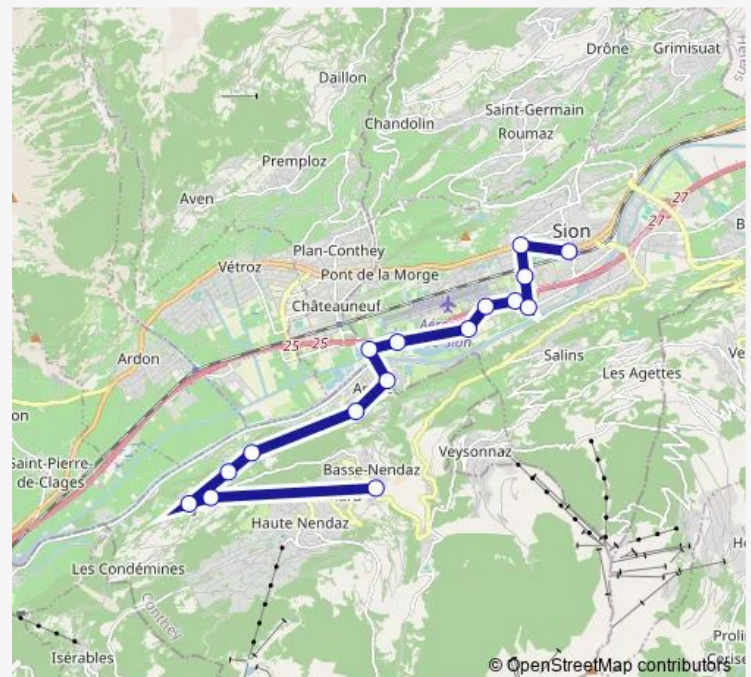

Fey (Nendaz), village

Route schedule

Sion, poste/gare — Fey (Nendaz), village

Monday 11:45

Tuesday 11:45

Wednesday 11:45

Thursday 11:45

Friday 11:45

Saturday —

Sunday —

Route info

Direction: Sion, poste/gare

Stops: 13

Trip Duration: 0 hour 20 min

Direction

Basse-Nendaz, village — Sion, poste/gare

16 stops

[Open route schedule](#)

Basse-Nendaz, village

Fey (Nendaz), Crevey

Fey (Nendaz), village

Fey (Nendaz), Moralla

Aproz, bif. Bieudron

Aproz, rte de Coor

Sion, Carrefour Ouest

Sion, poste/gare

Route schedule

Basse-Nendaz, village — Sion, poste/gare

Monday 11:57-17:57

Tuesday 11:57-17:57

Wednesday 11:57

Thursday 11:57-17:57