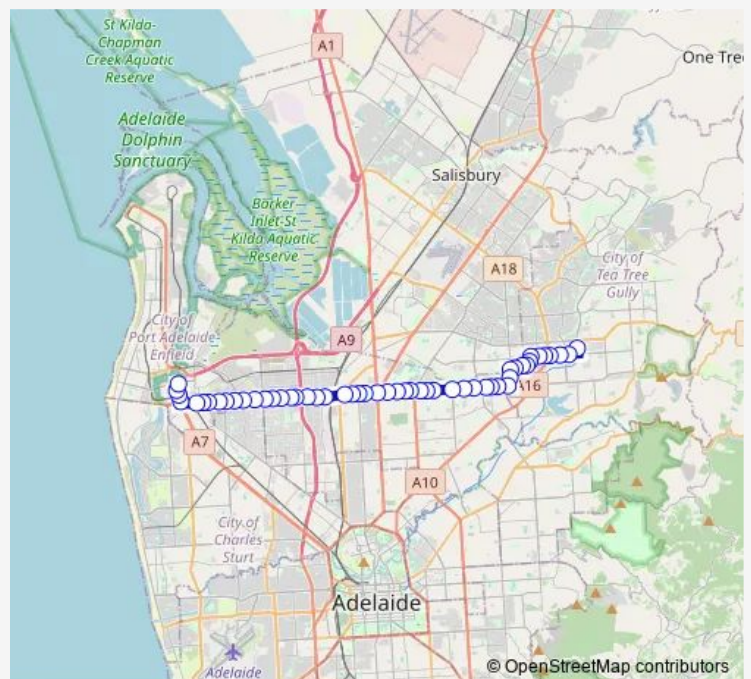

Stop 39 Flockhart Ave - South East side

Stop 38A Helen Tce - South side

Stop 38 Helen Tce - South East side

Stop 37 Helen Tce - South side

Stop 36 Nelson Rd - East side

Stop 35W Grand Junction Rd - South side

Stop 35V Grand Junction Rd - South side

Stop 35N Grand Junction Rd - South side

Stop 35M Grand Junction Rd - South side

Stop 35K Grand Junction Rd - South side

Stop 34 Grand Junction Rd - South side

Stop 33 Grand Junction Rd - South side

Stop 32 Grand Junction Rd - South side

**Route schedule**

Zone H Tea Tree Plaza Interchange - West side — Zone B Port Dock Interchange

Monday	06:03-17:30
Tuesday	06:03-17:30
Wednesday	06:03-17:30
Thursday	06:03-17:30
Friday	06:03-17:30
Saturday	07:37-18:34
Sunday	09:34-18:34

**Route info**

Direction: Zone H Tea Tree Plaza Interchange - West side

Stops: 52

Trip Duration: 0 hour 44 min

361 — Port Adelaide to Tea Tree Plaza

Stop 31 Grand Junction Rd - South side

Stop 30 Grand Junction Rd - South side