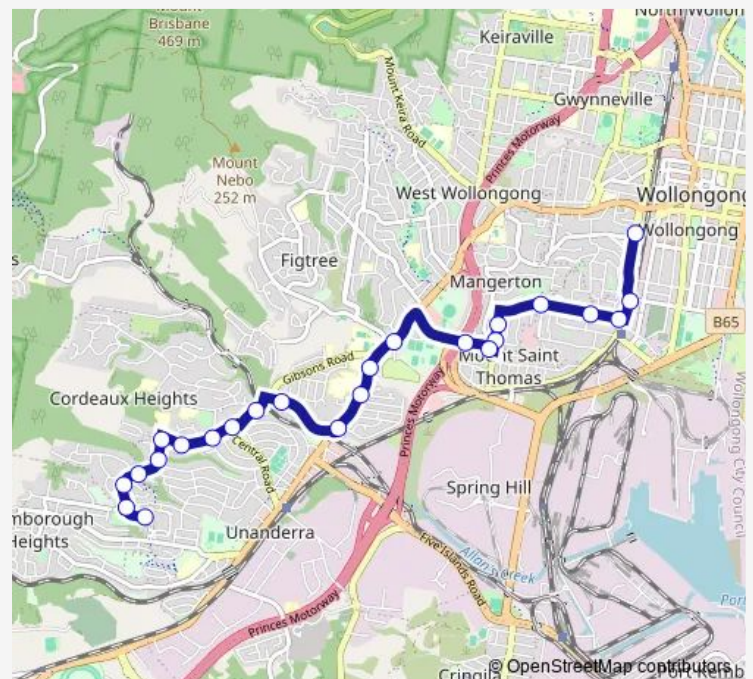

The Av At Masters Rd

Princes Hwy Before Woodrow Pl

Princes Hwy Opp Gibsons Rd

Princes Hwy Opp Sorensen Dr

Princes Hwy After O'Donnell Dr

Cordeaux Rd Opp Gibsons Rd

Central Rd At Leigh Cres

Staff Rd Opp Balmaringa Cl

Wednesday 08:15

Thursday 08:15

Friday 08:15

Saturday —

Sunday —

Route info

Direction: Gladstone Av Opp Tafe Illawarra

Stops: 24

Trip Duration: 0 hour 25 min

S064 — Cedars Christian College to St Johns Ave at Woodlawn Ave

Coachwood Dr Opp Coachwood Park

Coachwood Dr After Rickard Rd

Coachwood Dr Before Waples Rd

Cedars Christian College, Waples Rd

Direction

Cedars Christian College, Waples Rd — St Johns Av At Woodlawn Av

25 stops

[Open route schedule](#)

Cedars Christian College, Waples Rd

Waples Rd Opp Farmborough Aged Care Centre

Farmborough Rd Opp Jemima St