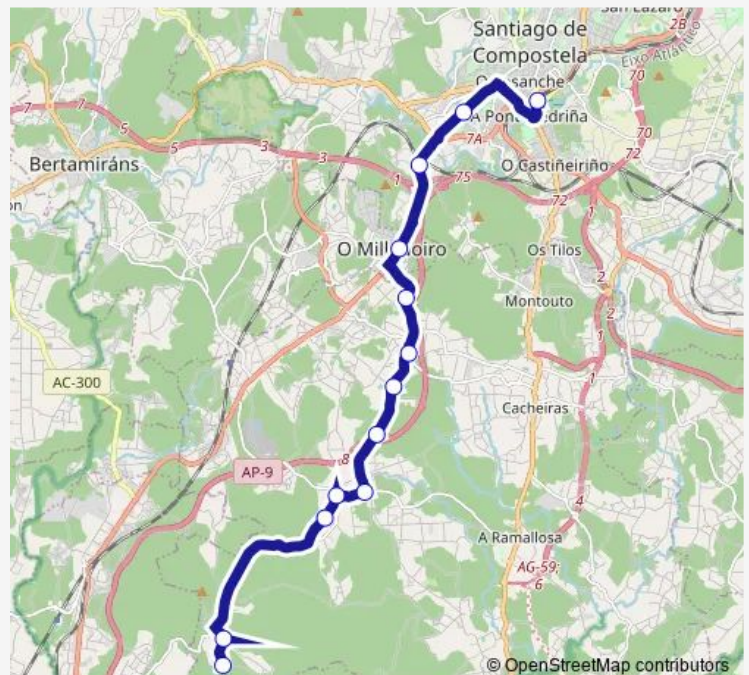

Bus XG807046 Santiago E.I.- Luou - A Silva

[Go to website](#)

Direction

A Silva — Santiago E.I.

13 stops

[Open route schedule](#)

- A Silva
- Mosteiro/Lampai
- Regoufe 2
- Espasande
- Luou
- Bustelo
- Santo Domingo
- Solláns
- Vilar De Calo
- Milladoiro
- Rocha
- A Choupana
- Santiago E.I.

Route schedule

A Silva — Santiago E.I.

Monday	07:10
Tuesday	07:10
Wednesday	07:10
Thursday	—
Friday	07:10
Saturday	—
Sunday	—

Route info

Direction: A Silva

Stops: 13

Trip Duration: 0 hour 30 min

■ XG807046 — Santiago E.I.- Luou - A Silva