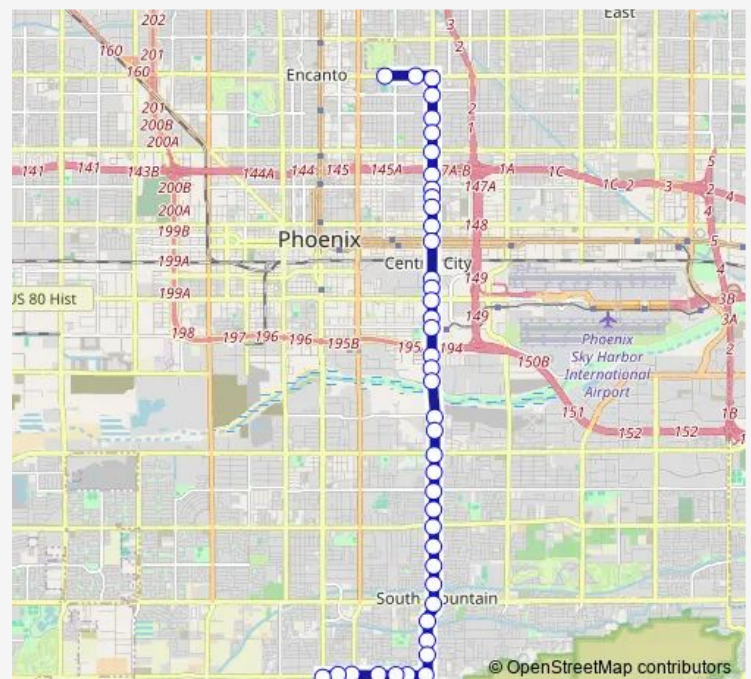

### Direction

Thomas Rd & Dayton St — Central Av & Dobbins Rd

42 stops

[Open route schedule](#)

Thomas Rd & Dayton St

Thomas Rd & 14th St

16th St & Thomas Rd

16th St & Virginia Av

16th St & Riverview Dr

### Route schedule

Thomas Rd & Dayton St — Central Av & Dobbins Rd

Monday 15:28-15:30

Tuesday 15:28-15:30

Wednesday 15:28-15:30

Thursday 15:28-15:30

Friday 15:28-15:30

Saturday —

### Route info

Direction: Thomas Rd & Dayton St

Stops: 42

Trip Duration: 0 hour 41 min

■ 16s — 16th St

BusMaps

16th St & Elwood St  
16th St & Jones Av  
16th St & Broadway Rd  
16th St & Wier Av  
16th St & Roeser Rd  
16th St & Sunland Av  
16th St & Southern Av  
16th St & Alta Vista Rd  
16th St & Vineyard Rd  
16th St & Carter Rd  
16th St & Baseline Rd  
16th St & Beverly Rd  
16th St & South Mountain Av  
16th St & Desert Dr  
Dobbins Rd & 16th St  
Dobbins Rd & 14th St  
Dobbins Rd & 12th Wy  
Dobbins Rd & 10th Wy  
Dobbins Rd & 7th St  
Dobbins Rd & 4th St  
Central Av & Dobbins Rd